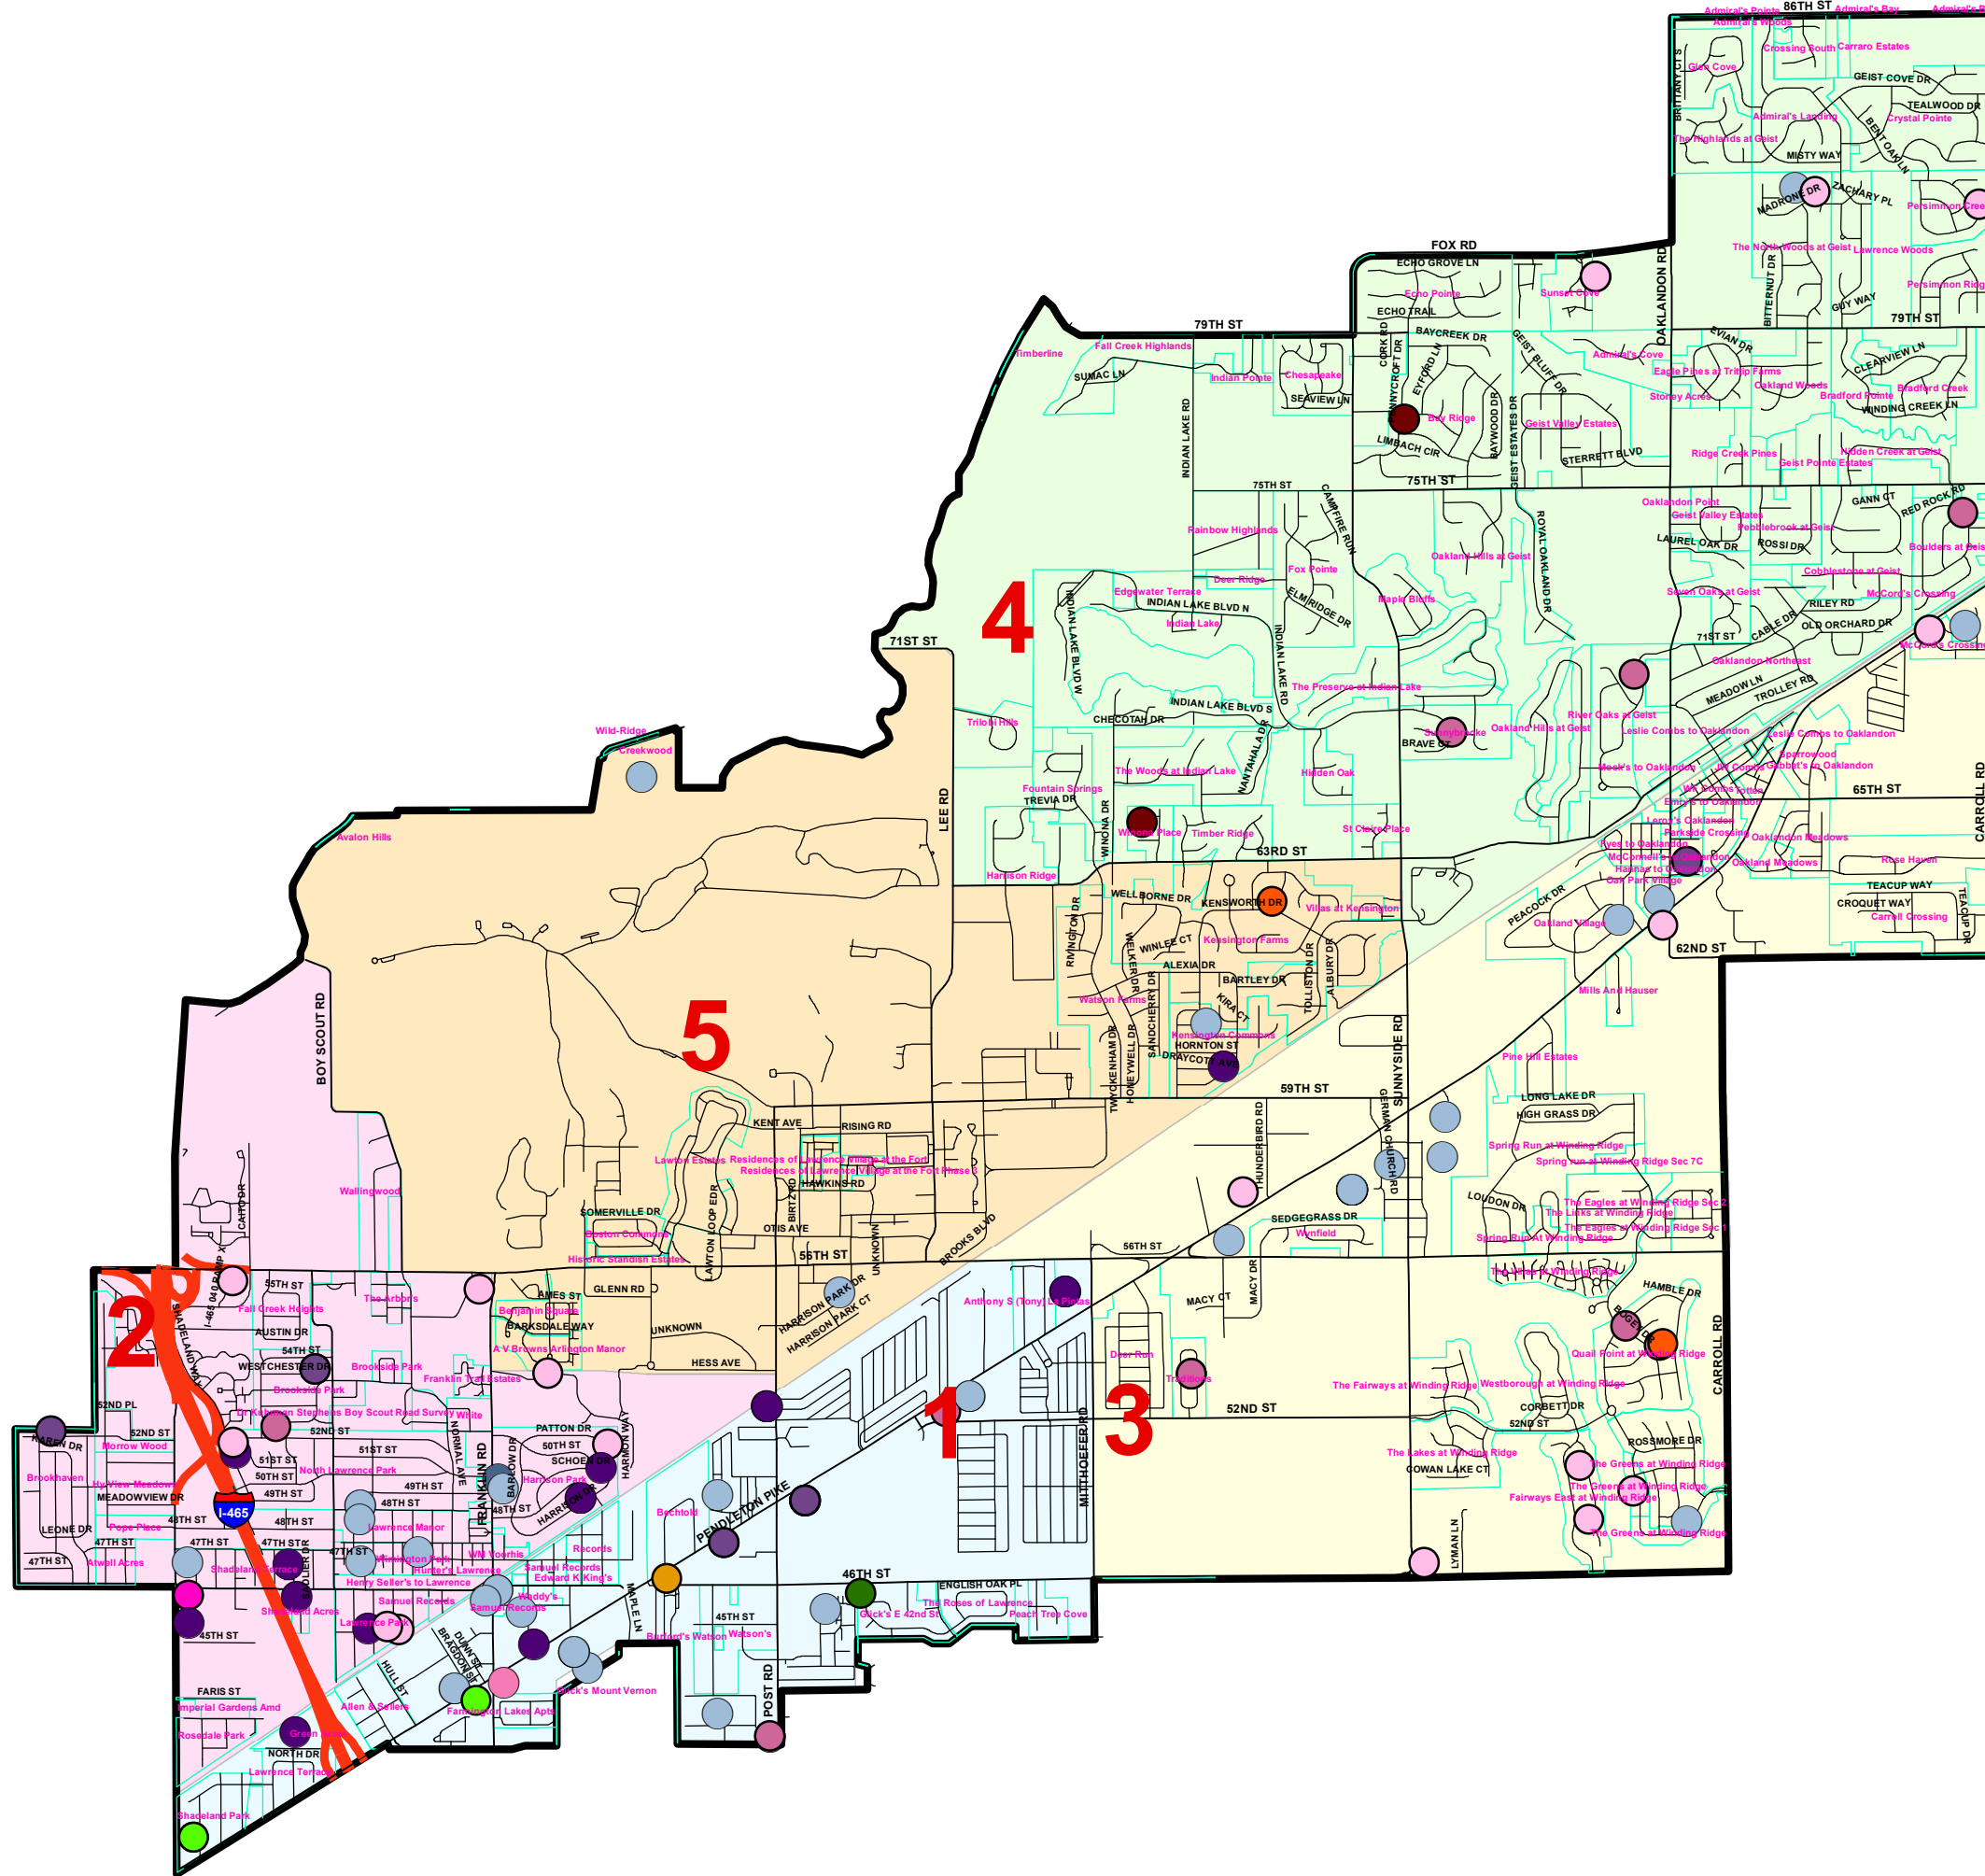

City of Lawrence

CRIME WATCH MAP

Legend

- <all other values>
- INCIDENT_TYPE**
- BURGLARY
 - ATTEMPTED BURGLARY
 - BURGLARY BUSINESS
 - BURGLARY IN PROGRESS
 - RESIDENTIAL BURGLARY
 - ROBBERY IN PROGRESS
 - ROBBERY BUSINESS
 - ROBBERY BUSINESS
 - RESIDENTIAL ROBBERY
 - THEFT IN PROGRESS
 - THEFT
 - VANDALISM
 - VEHICLE ABANDON
 - VEHICLE RECOVERED
 - VEHICLE STOLEN

Centerlines

- <all other values>
- TFARE**
- OTHER
 - FREEWAY
 - LOCAL STREET
 - PRIMARY ARTERIAL
 - PRIMARY COLLECTOR
 - SECONDARY ARTERIAL
 - Common_Subdivisions
 - City_Border_Merge

Police_Beat

- <all other values>
- Beat_Number**
- 1
 - 2
 - 3
 - 4
 - 5

OCTOBER 2021

1 inch = 3,000 feet