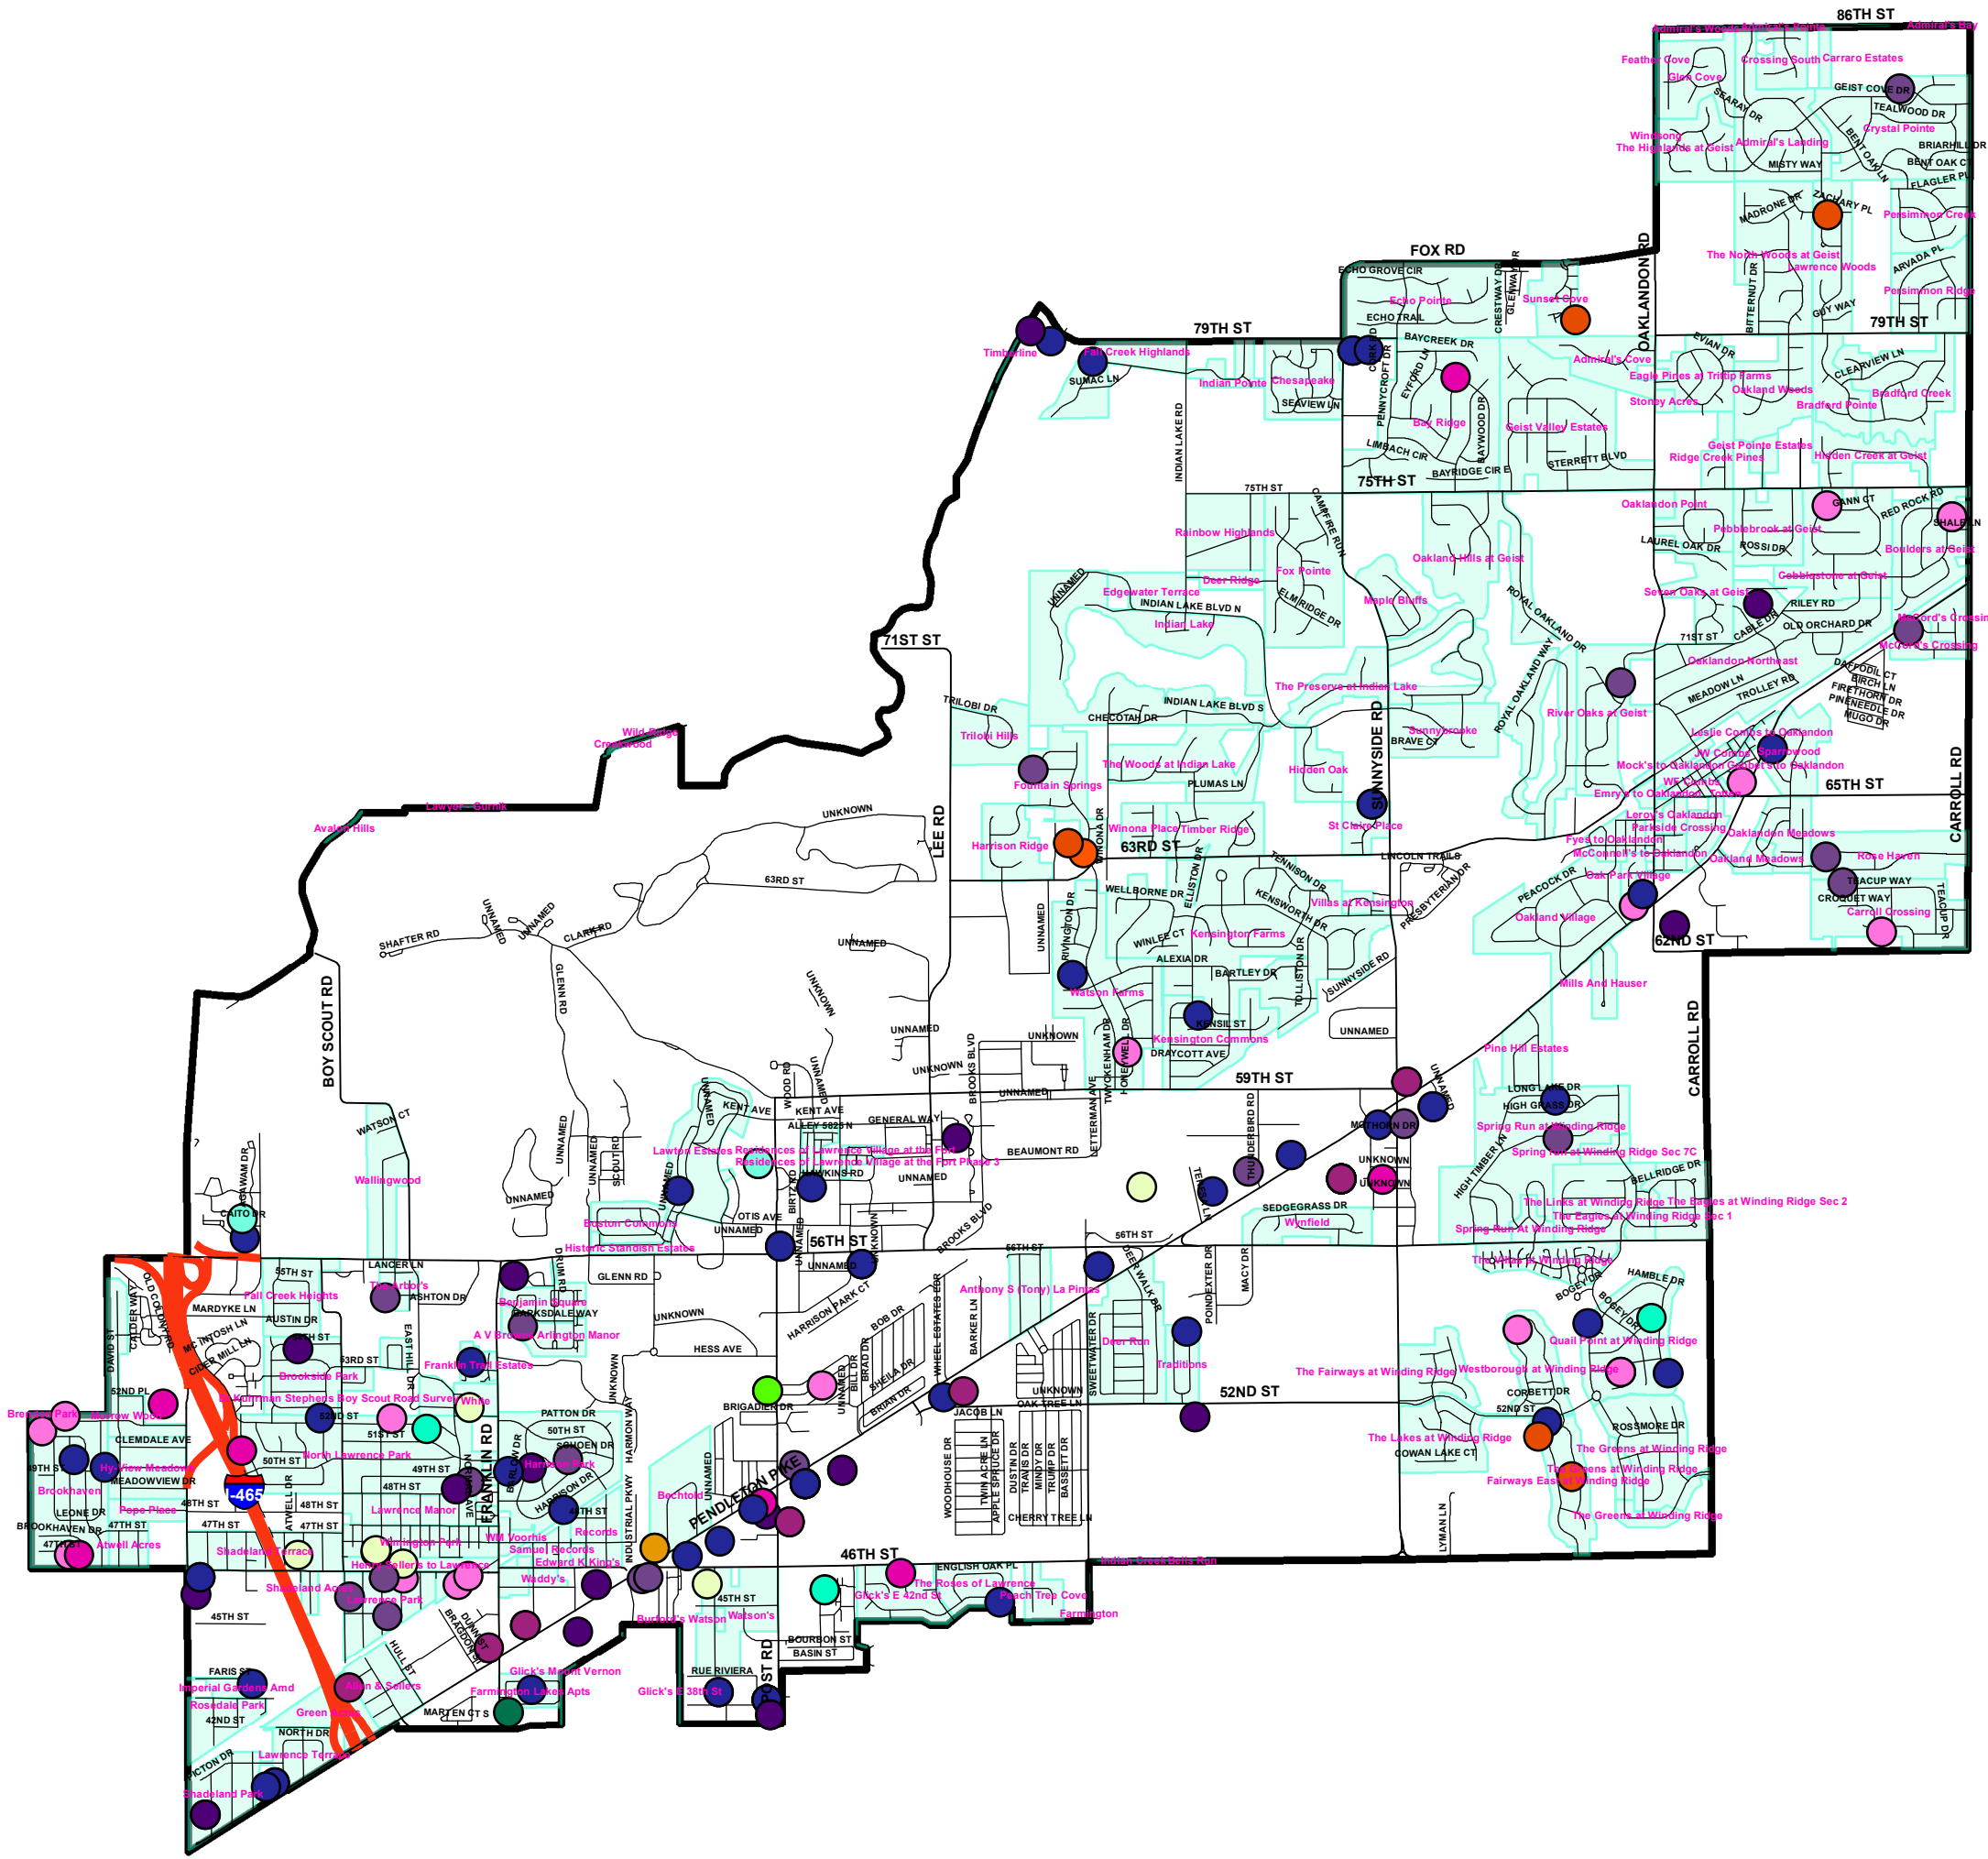

Crime Watch Map May 2022

- Legend**
- <all other values>
- INCIDENT_TYPE**
- BURGLARY
 - ATTEMPTED BURLARY
 - BURLARY BUSINESS
 - BURGLARY IN PROGRESS
 - RESIDENTIAL BURGLARY
 - RESIDENTIAL BURGLARY
 - ATTEMPTED ROBBERY
 - ROBBERY
 - ROBBERY IN PROGRESS
 - ROBBERY BUSINESS
 - THEFT IN PROGRESS
 - THEFT
 - VANDALISM
 - VEHICLE ABANDONED
 - VEHICLE RECOVERED
 - VEHICLE STOLEN
- Centerlines**
- <all other values>
- TFARE**
- OTHER
 - FREEWAY
 - LOCAL STREET
 - PRIMARY ARTERIAL
 - PRIMARY COLLECTOR
 - SECONDARY ARTERIAL
 - Common_Subdivisions
 - City_Border_Merge

June 2022

1 inch = 3,000 feet