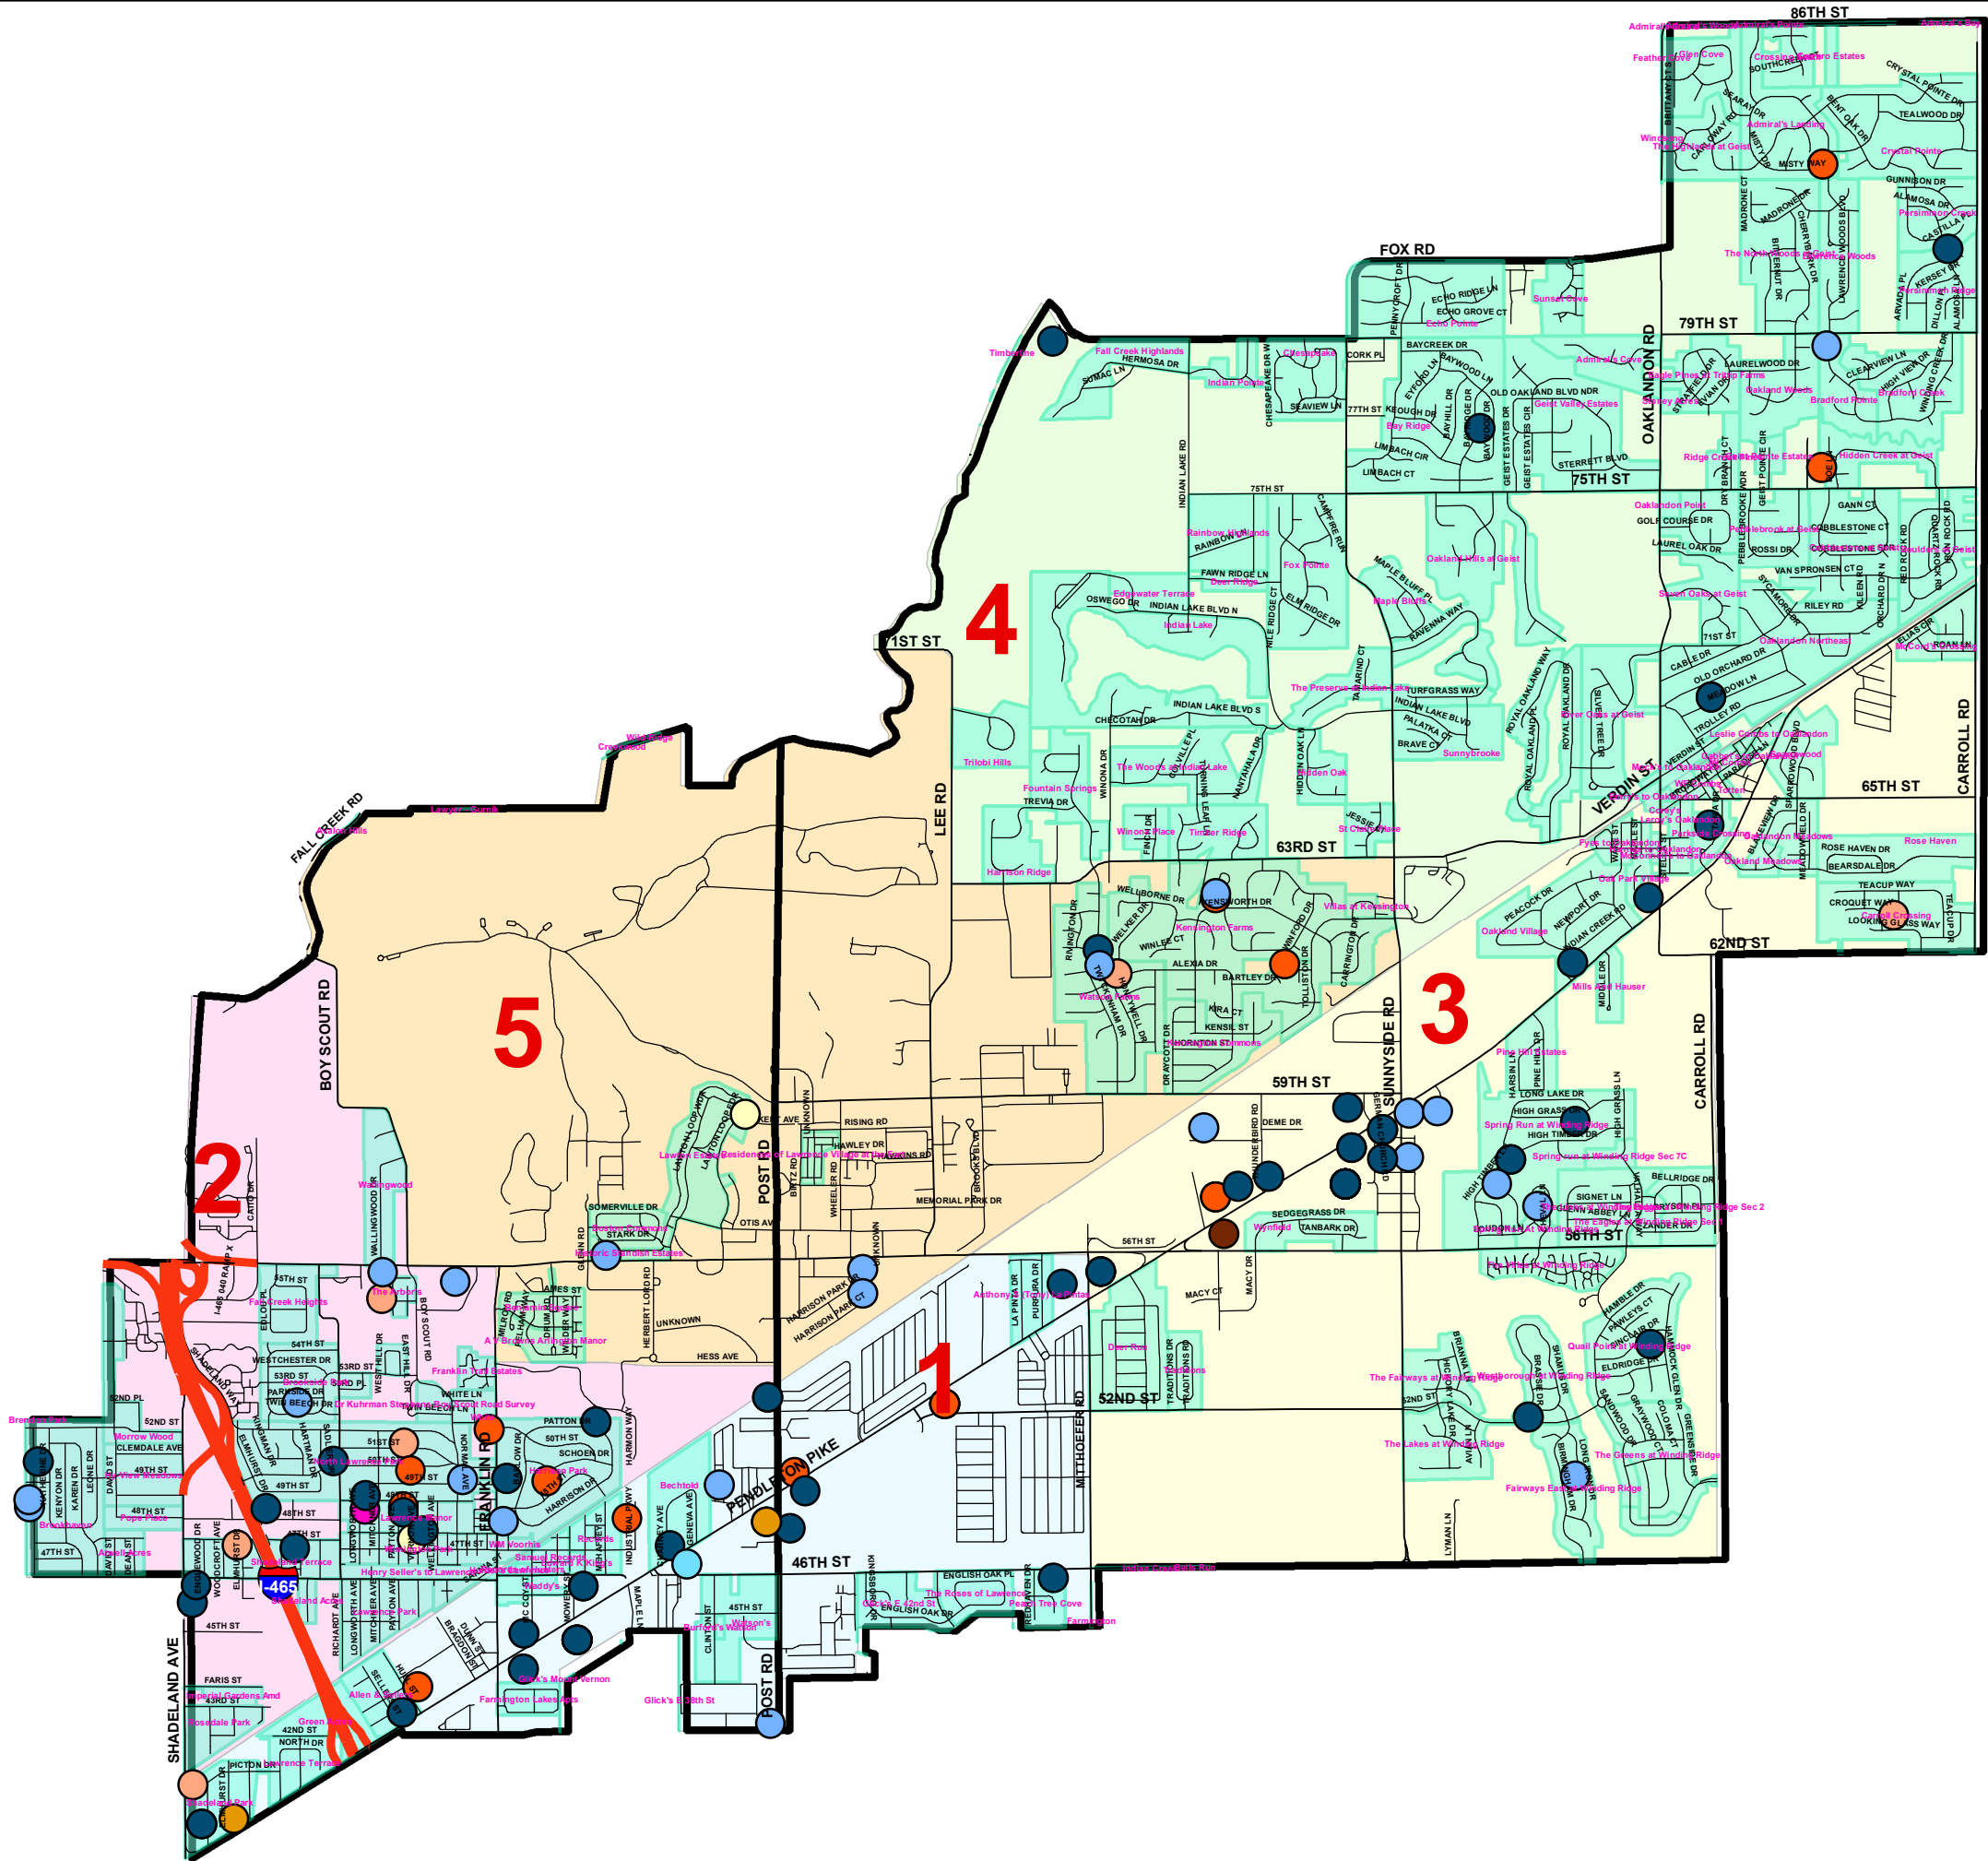

City of Lawrence

Crime Watch Map July 2020

Legend

<all other values>

INCIDENT TYPE

- BURGLARY
- ATTEMPTED BURGLARY
- BURGLARY IN PROGRESS
- ROBBERY IN PROGRESS
- THEFT IN PROGRESS
- THEFT
- VANDALISM
- VEHICLE RECOVERED
- VEHICLE STOLEN

Centerlines

<all other values>

TFARE

- OTHER
- FREEWAY
- LOCAL STREET
- PRIMARY ARTERIAL
- PRIMARY COLLECTOR
- SECONDARY ARTERIAL
- Common_Subdivisions

- City_Border

Police_Beat

<all other values>

Beat_Number

- 1
- 2
- 3
- 4
- 5

1 inch = 3,000 feet

July
2020