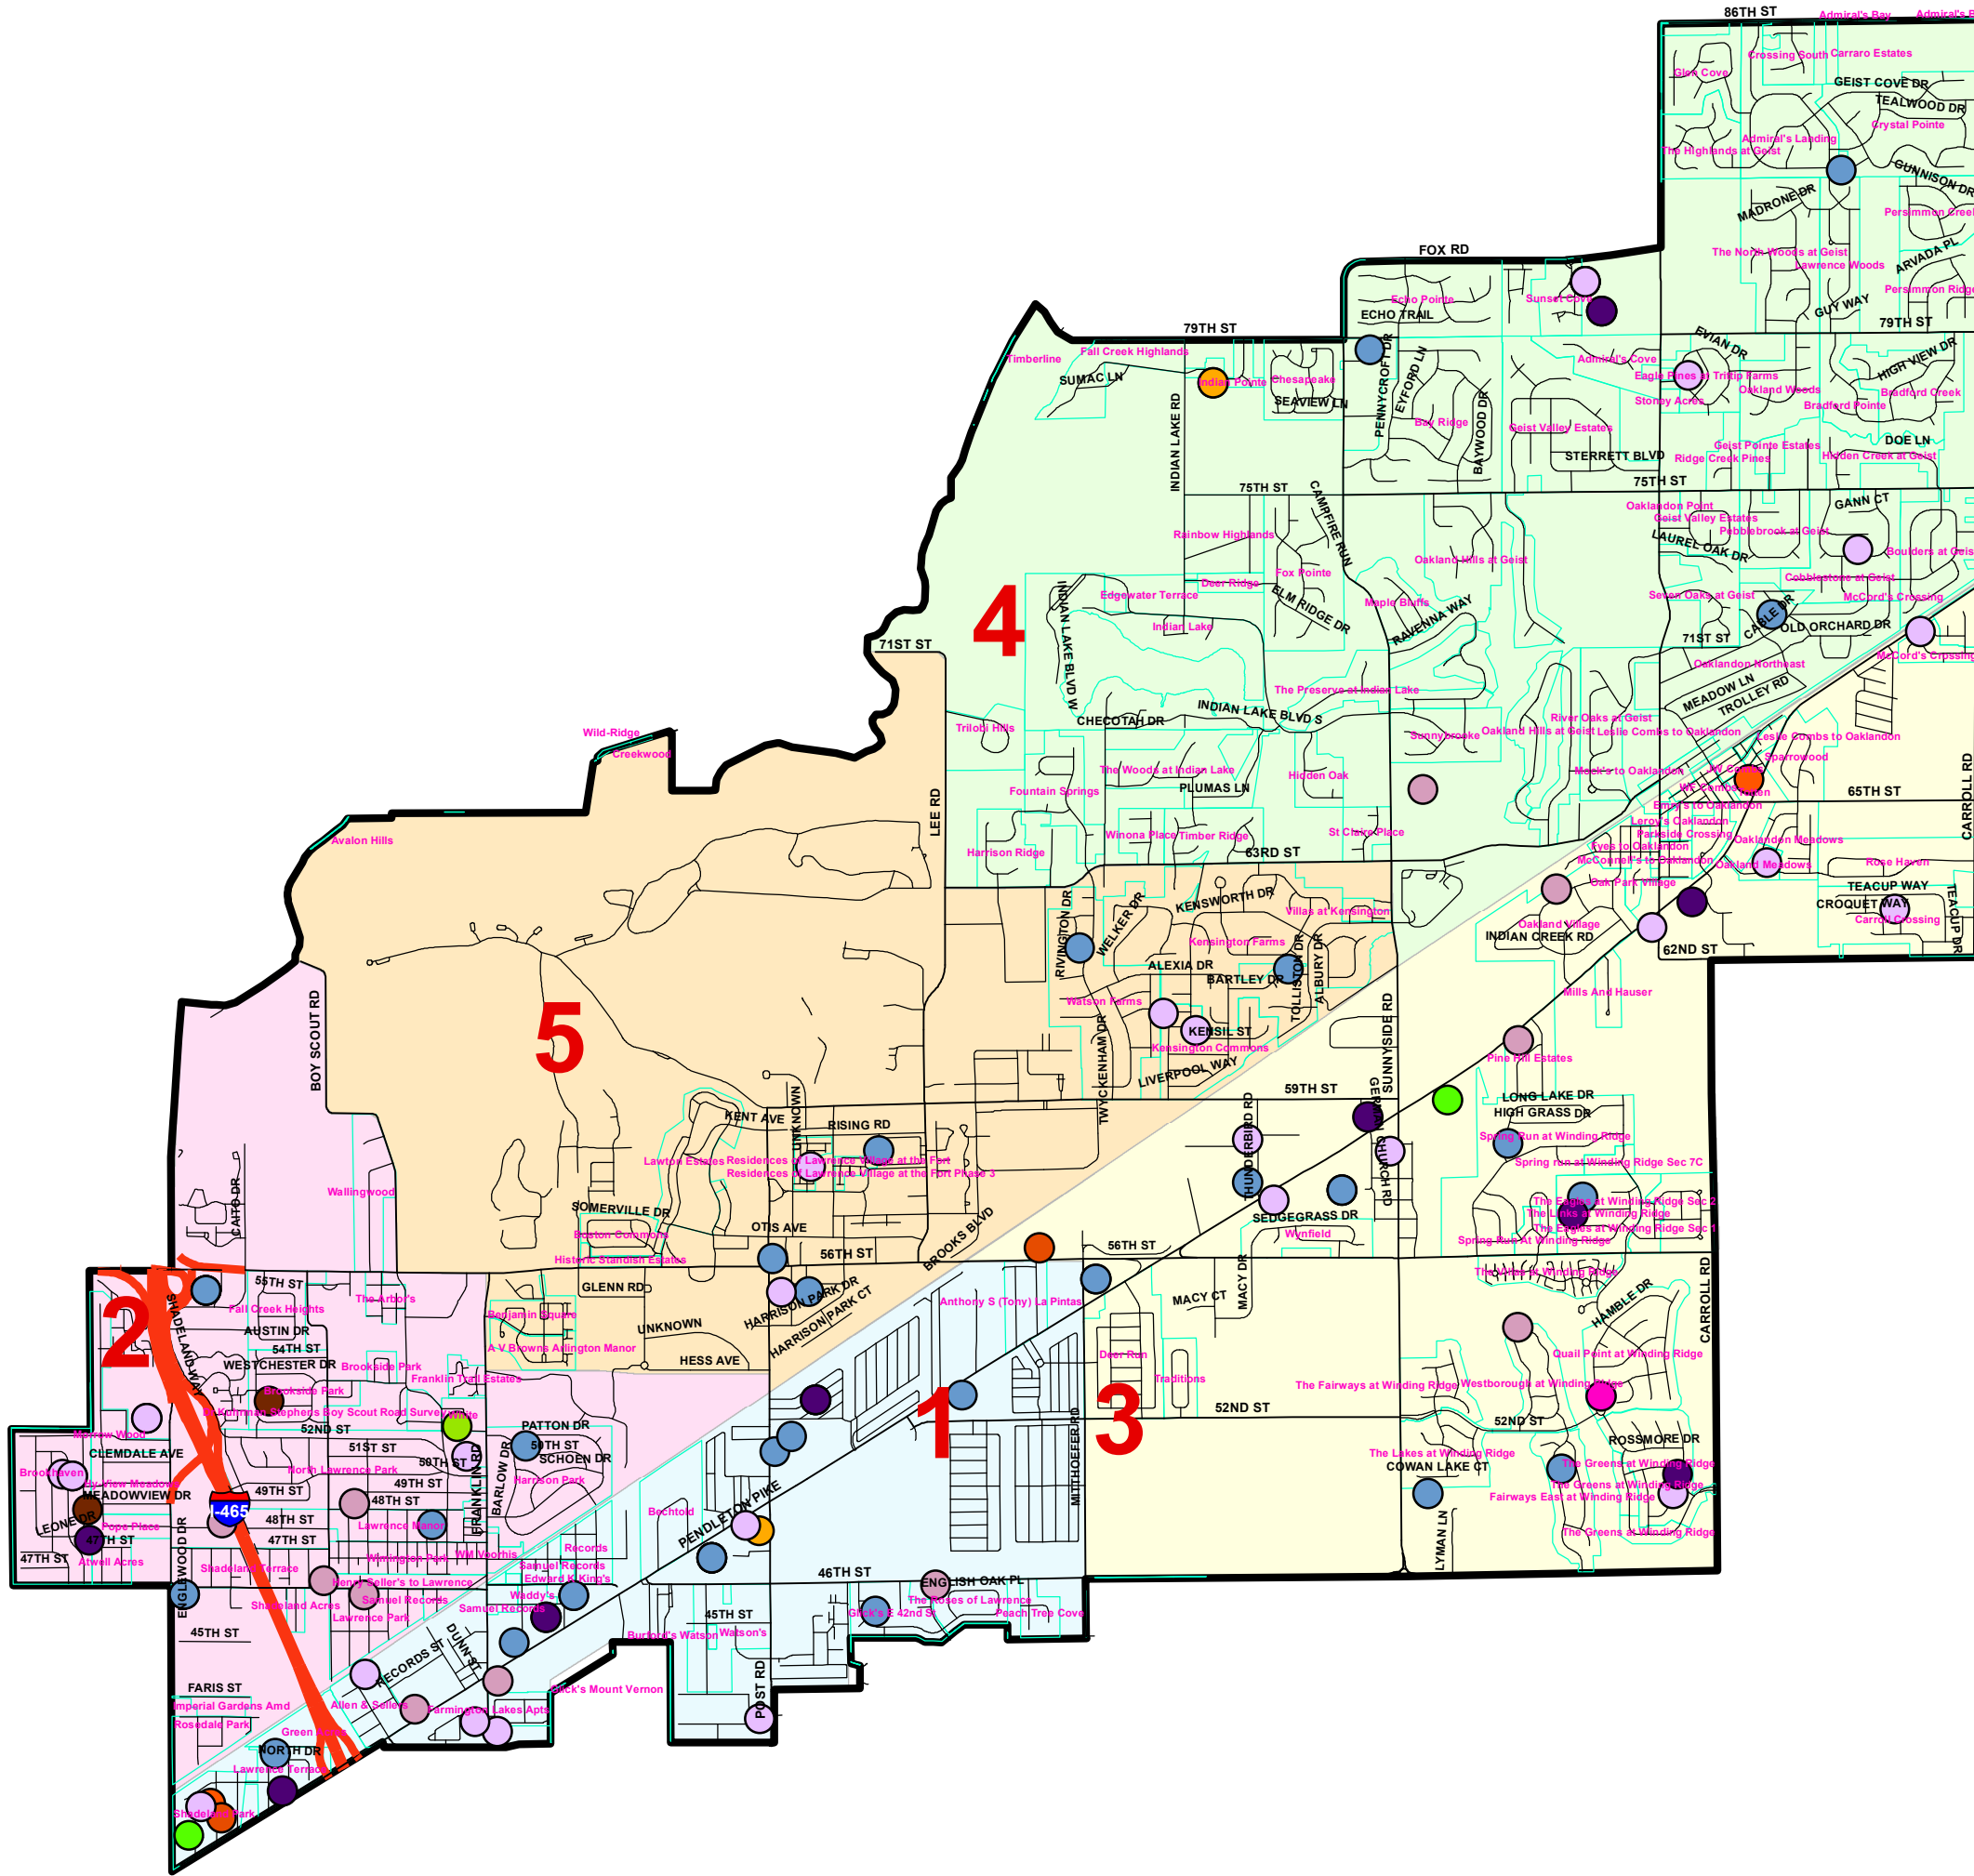

City of Lawrence

Crime Watch Map

September 2021

Legend

Incidents_921

<all other values>

INCIDENT

- BURGLARY
- ATTEMPTED BURGLARY
- BURGLARY BUSINESS
- BURGLARY IN PROGRESS
- RESIDENTIAL BURGLARY
- RESIDENTIAL BURGLARY
- ROBBERY
- ROBBERY IN PROGRESS
- ROBBERY BUSINESS
- THEFT IN PROGRESS
- THEFT
- VANDALISM
- VEHICLE ABANDONED
- VEHICLE RECOVERED
- VEHICLE STOLEN

Centerlines

<all other values>

TFARE

- OTHER
- FREEWAY
- LOCAL STREET
- PRIMARY ARTERIAL
- PRIMARY COLLECTOR
- SECONDARY ARTERIAL
- Common_Subdivisions
- City_Border_Merge

Police_Beat

<all other values>

Beat_Number

- 1
- 2
- 3
- 4
- 5

OCTOBER 2021

1 inch = 3,000 feet