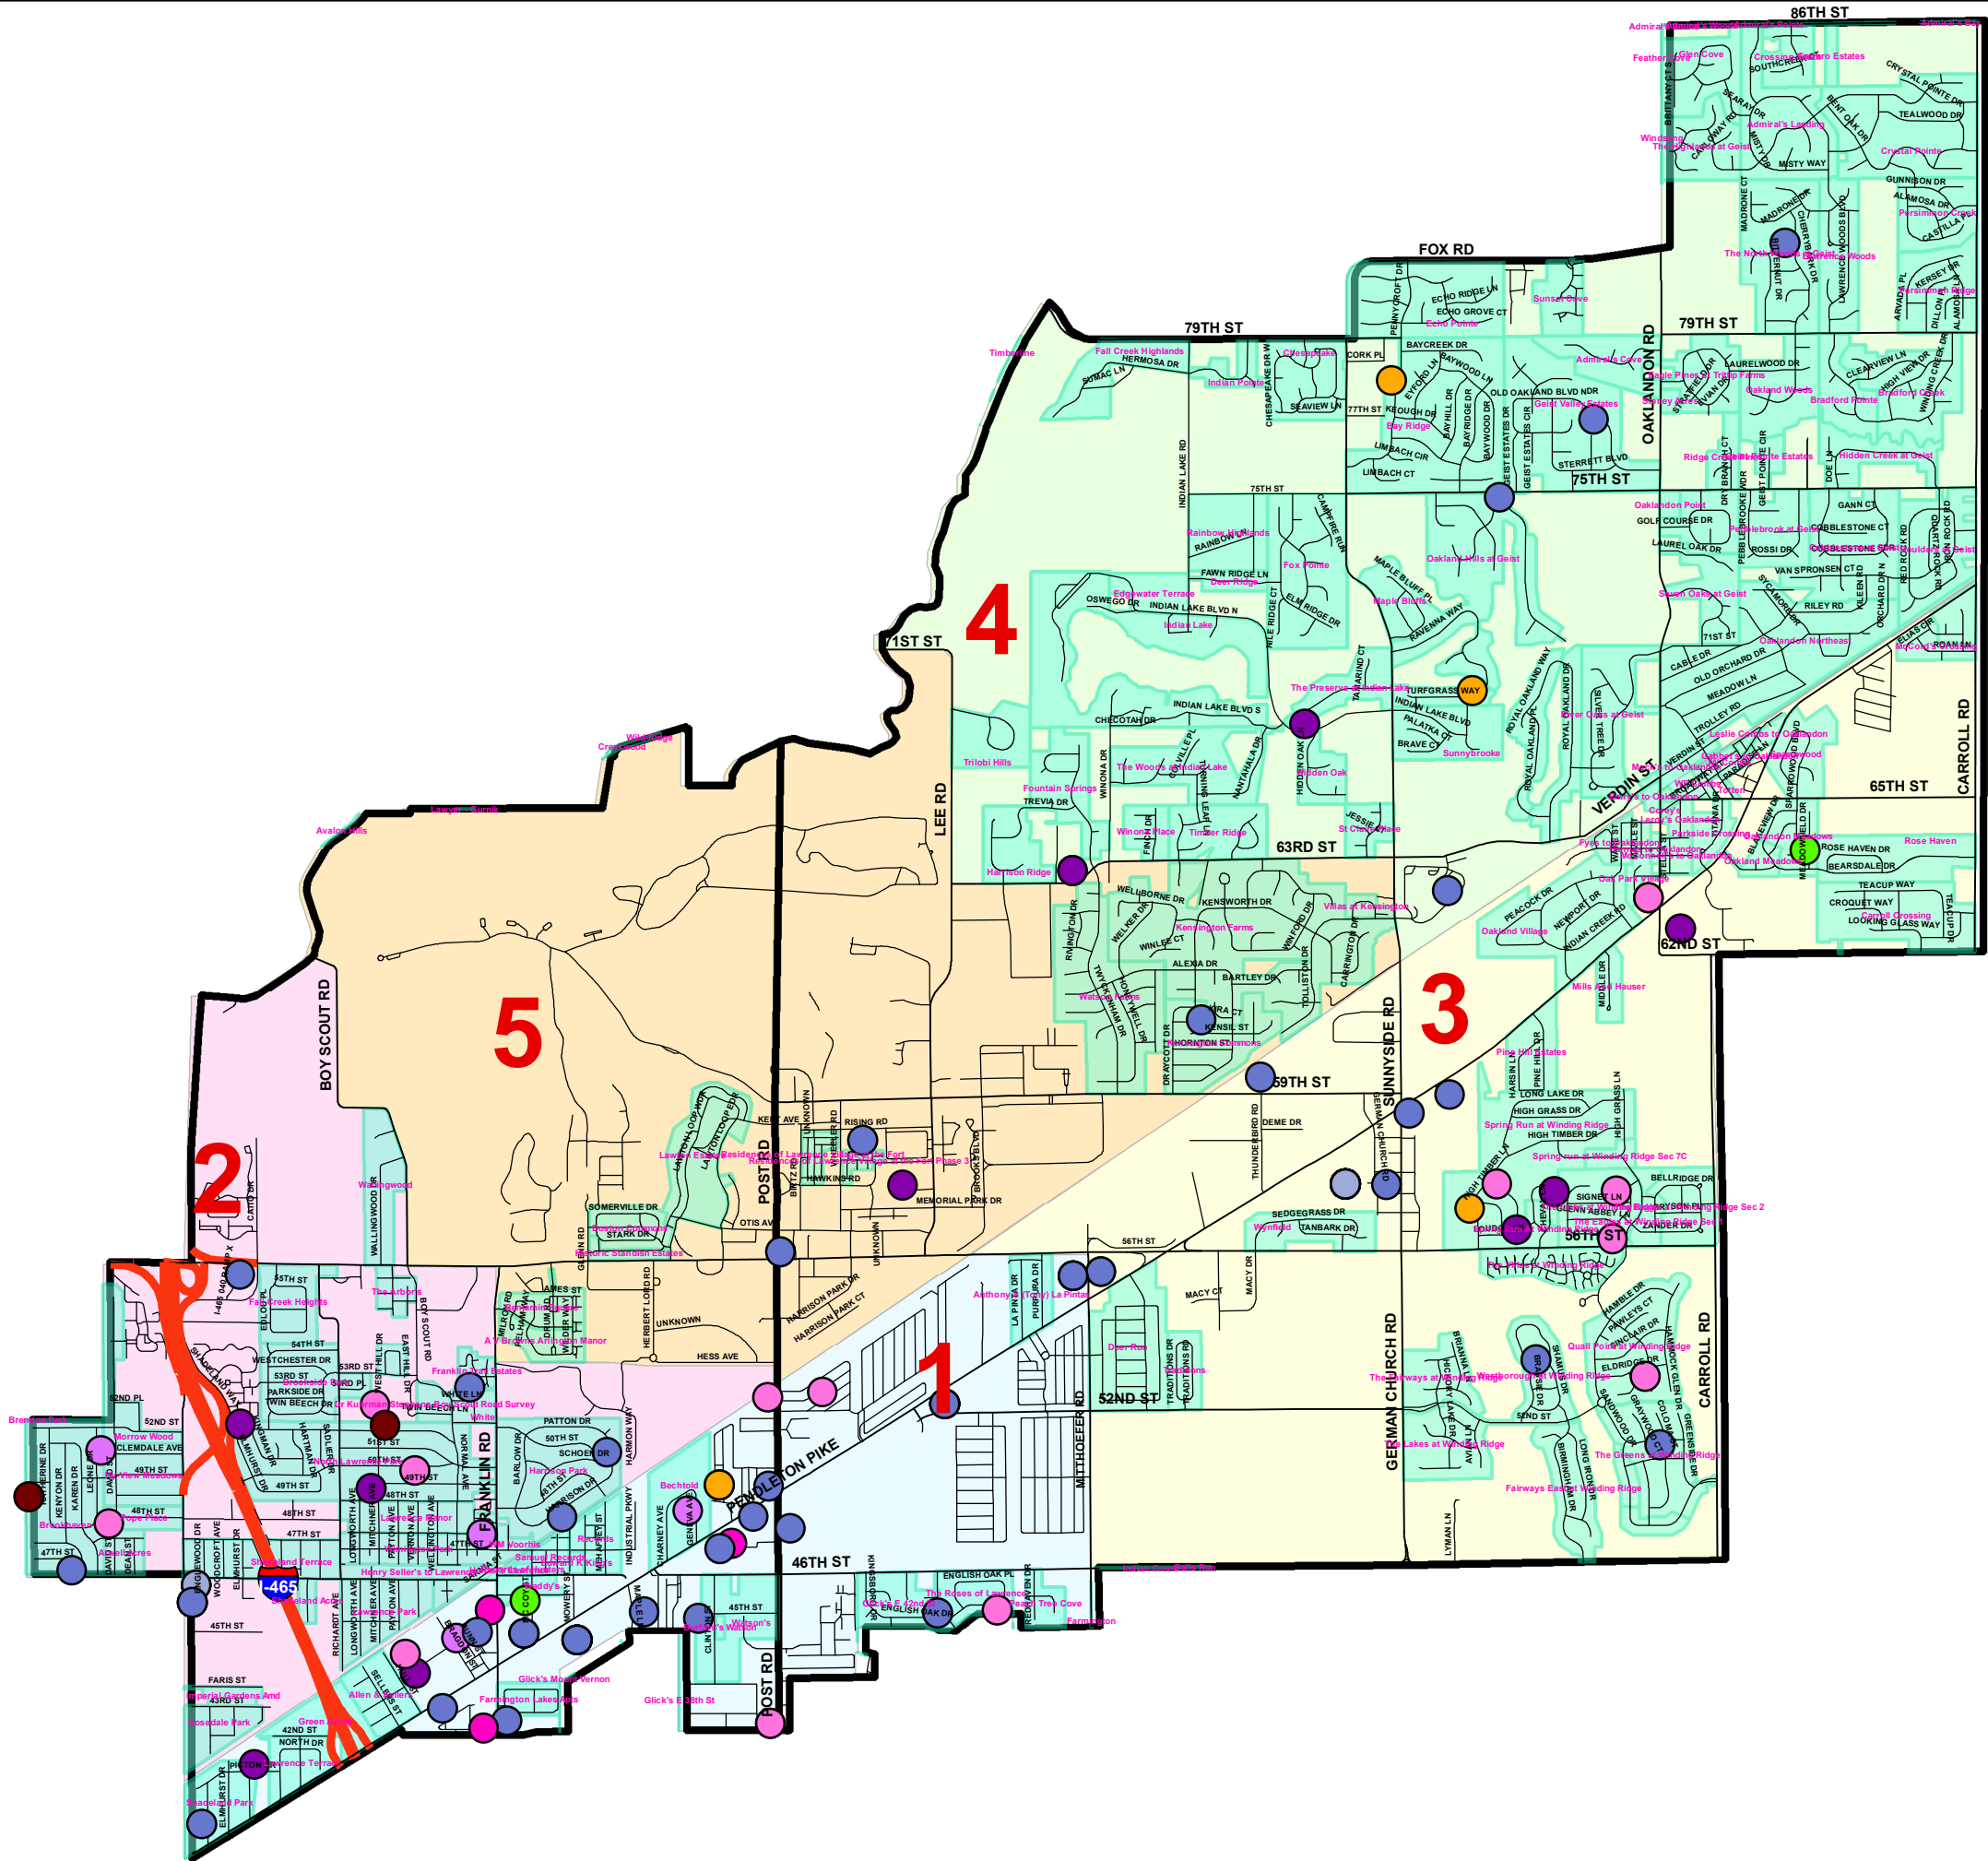

City of Lawrence

Crime Watch Map September 2020

Legend

- <all other values>
- INCIDENT TYPE**
- BURGLARY
- ATTEMPTED BURGLARY
- BURGLARY IN PROGRESS
- ATTEMPTED BURGLARY
- ROBBERY
- THEFT IN PROGRESS
- THEFT
- VANDALISM
- VEHICLE RECOVERED
- VEHICLE STOLEN

- Centerlines**
- <all other values>
- TFARE**
- OTHER
- FREEWAY
- LOCAL STREET
- PRIMARY ARTERIAL
- PRIMARY COLLECTOR
- SECONDARY ARTERIAL
- Common_Subdivisions
- City_Border

- Police_Beat**
- <all other values>
- Beat_Number**
- 1
- 2
- 3
- 4
- 5

1 inch = 3,000 feet
September
2020