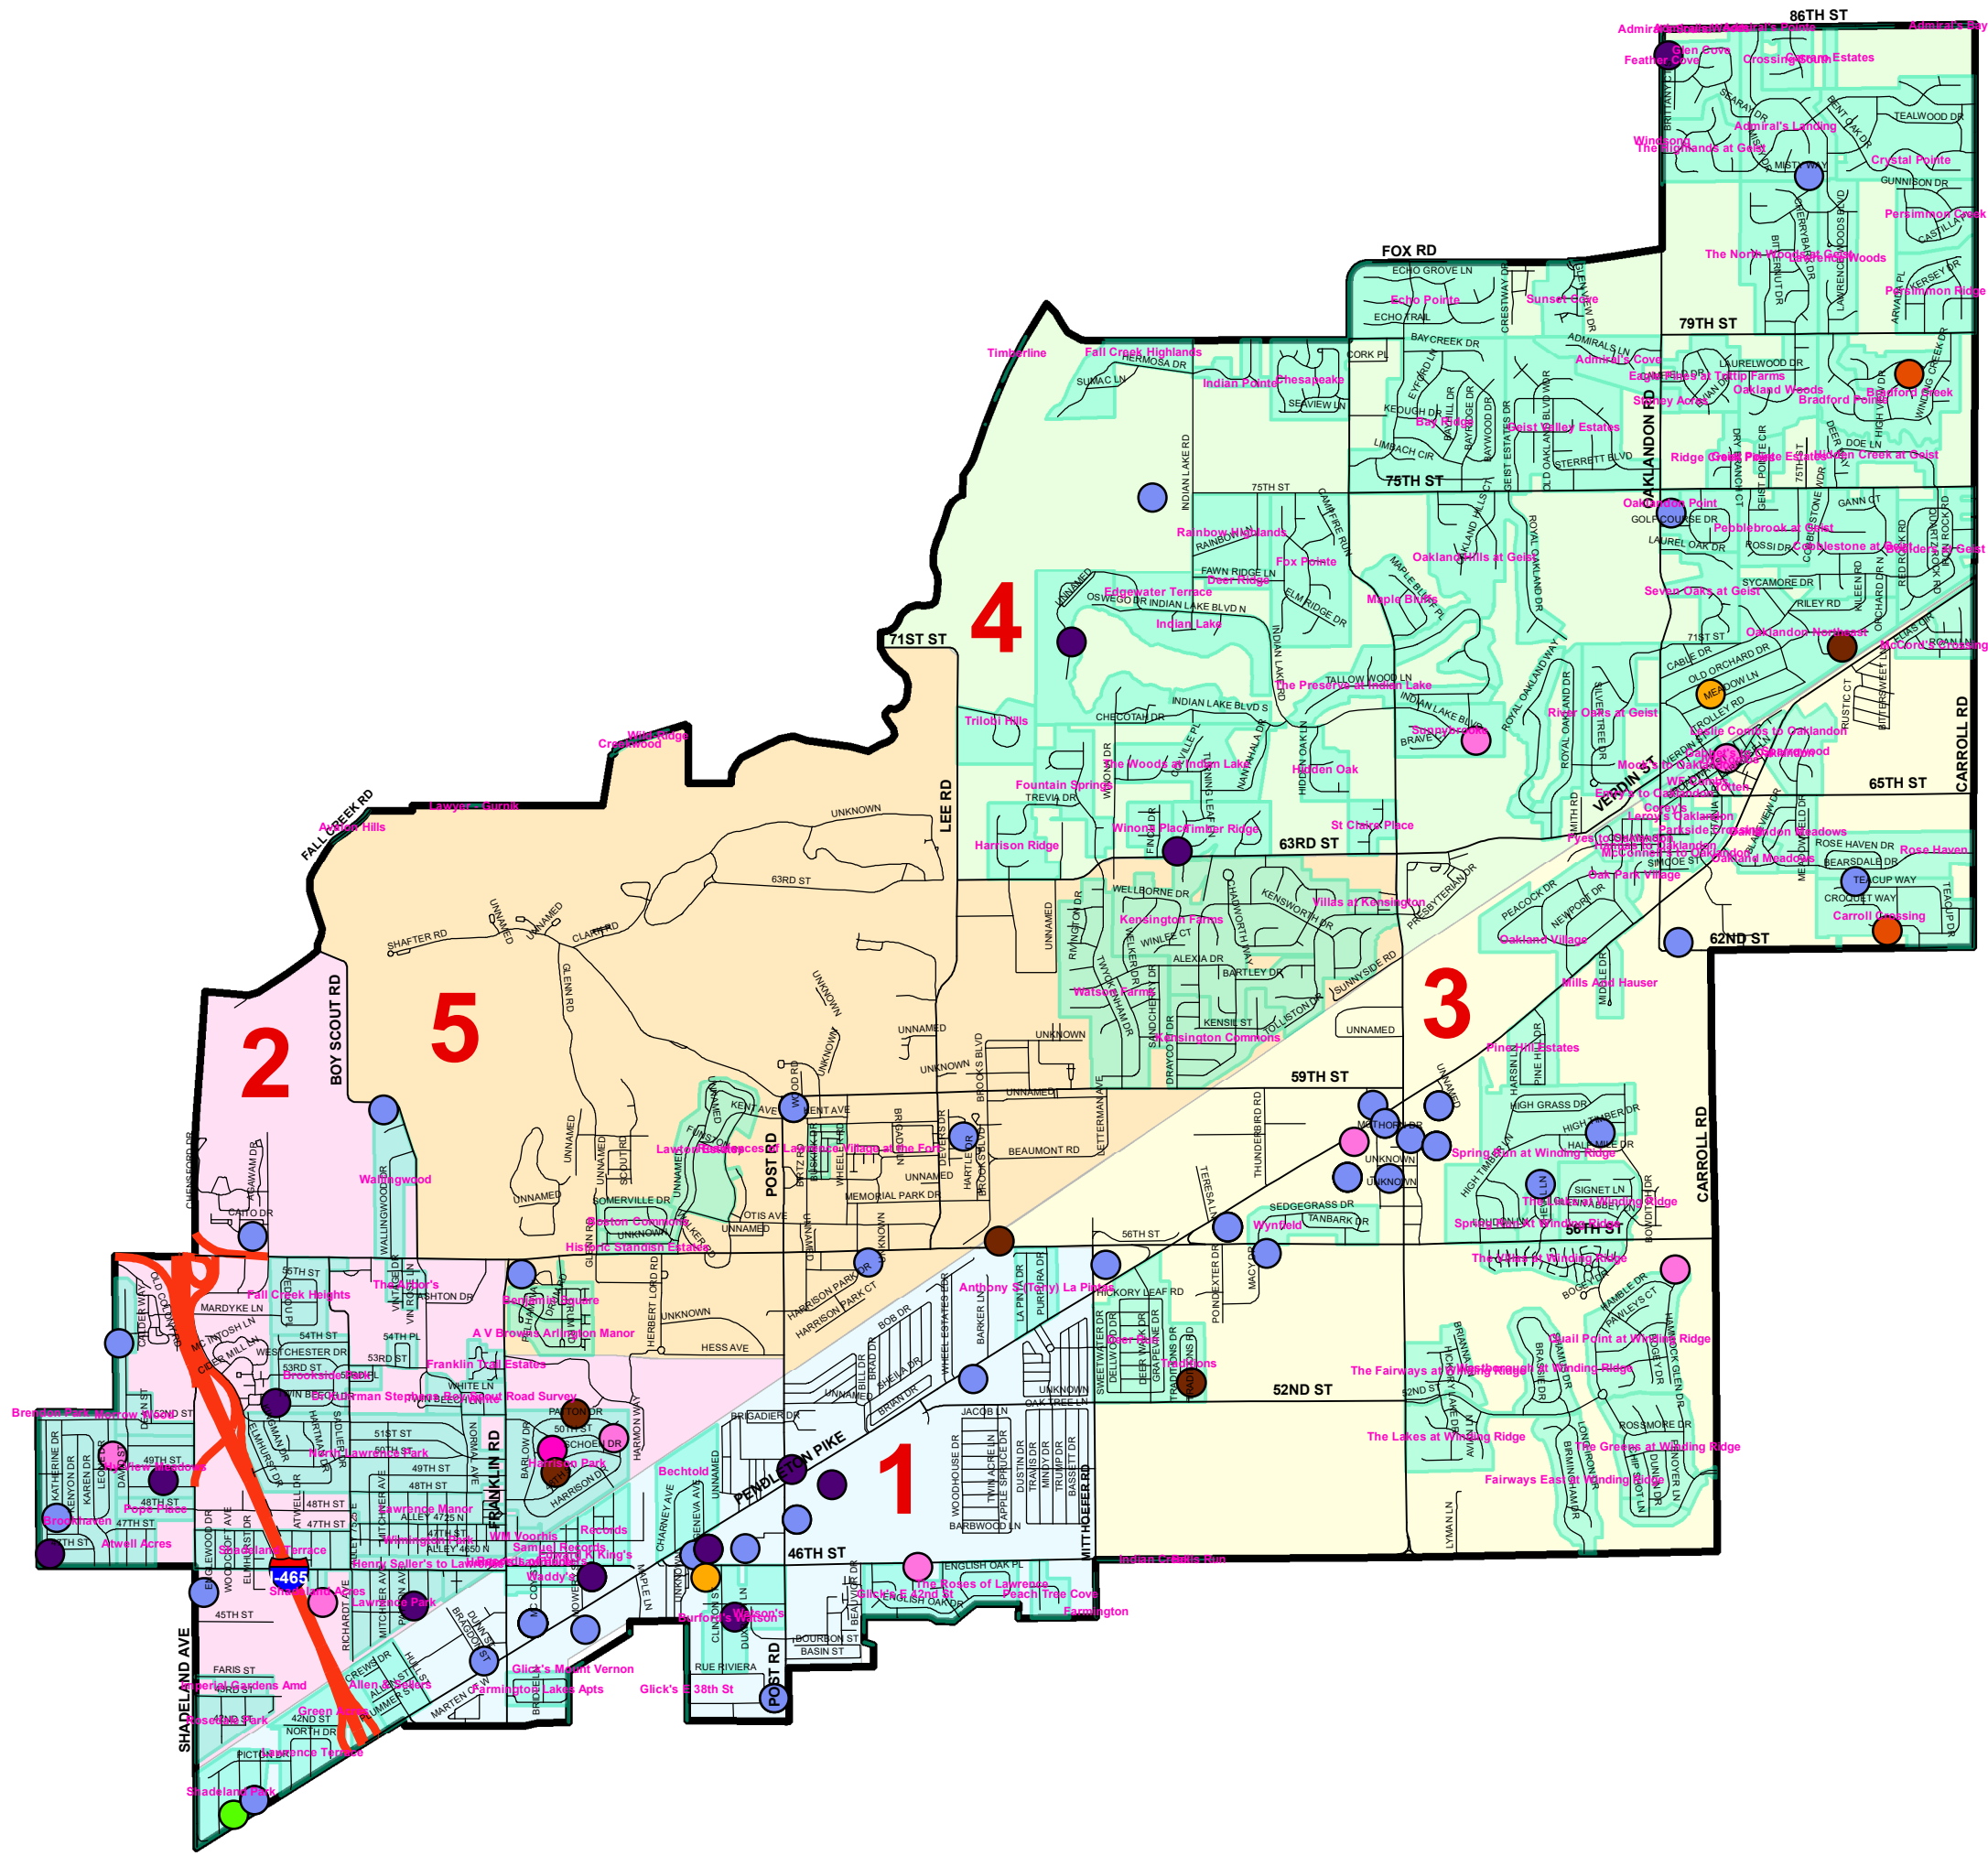

City of Lawrence

Crime Watch Incidents August 2019

Legend

- <all other values>
- FINAL CALL TYPE**
- BURGLARY
- ATTEMPTED BURGLARY
- BURGLARY IN PROGRESS
- BURGLARY RESIDENTIAL
- ROBBERY IN PROGRESS
- ROBBERY BUSINESS
- THEFT IN PROGRESS
- THEFT
- VANDALISM
- VEHICLE STOLEN
- VEHICLE STOLEN
- Centerlines**
- <all other values>
- TFARE**
- OTHER
- FREEWAY
- LOCAL STREET
- PRIMARY ARTERIAL
- PRIMARY COLLECTOR
- SECONDARY ARTERIAL
- Common_Subdivisions
- City_Border
- Police_Beat**
- <all other values>
- Beat_Number**
- 1
- 2
- 3
- 4
- 5

August 2019
1 inch = 3,000 feet