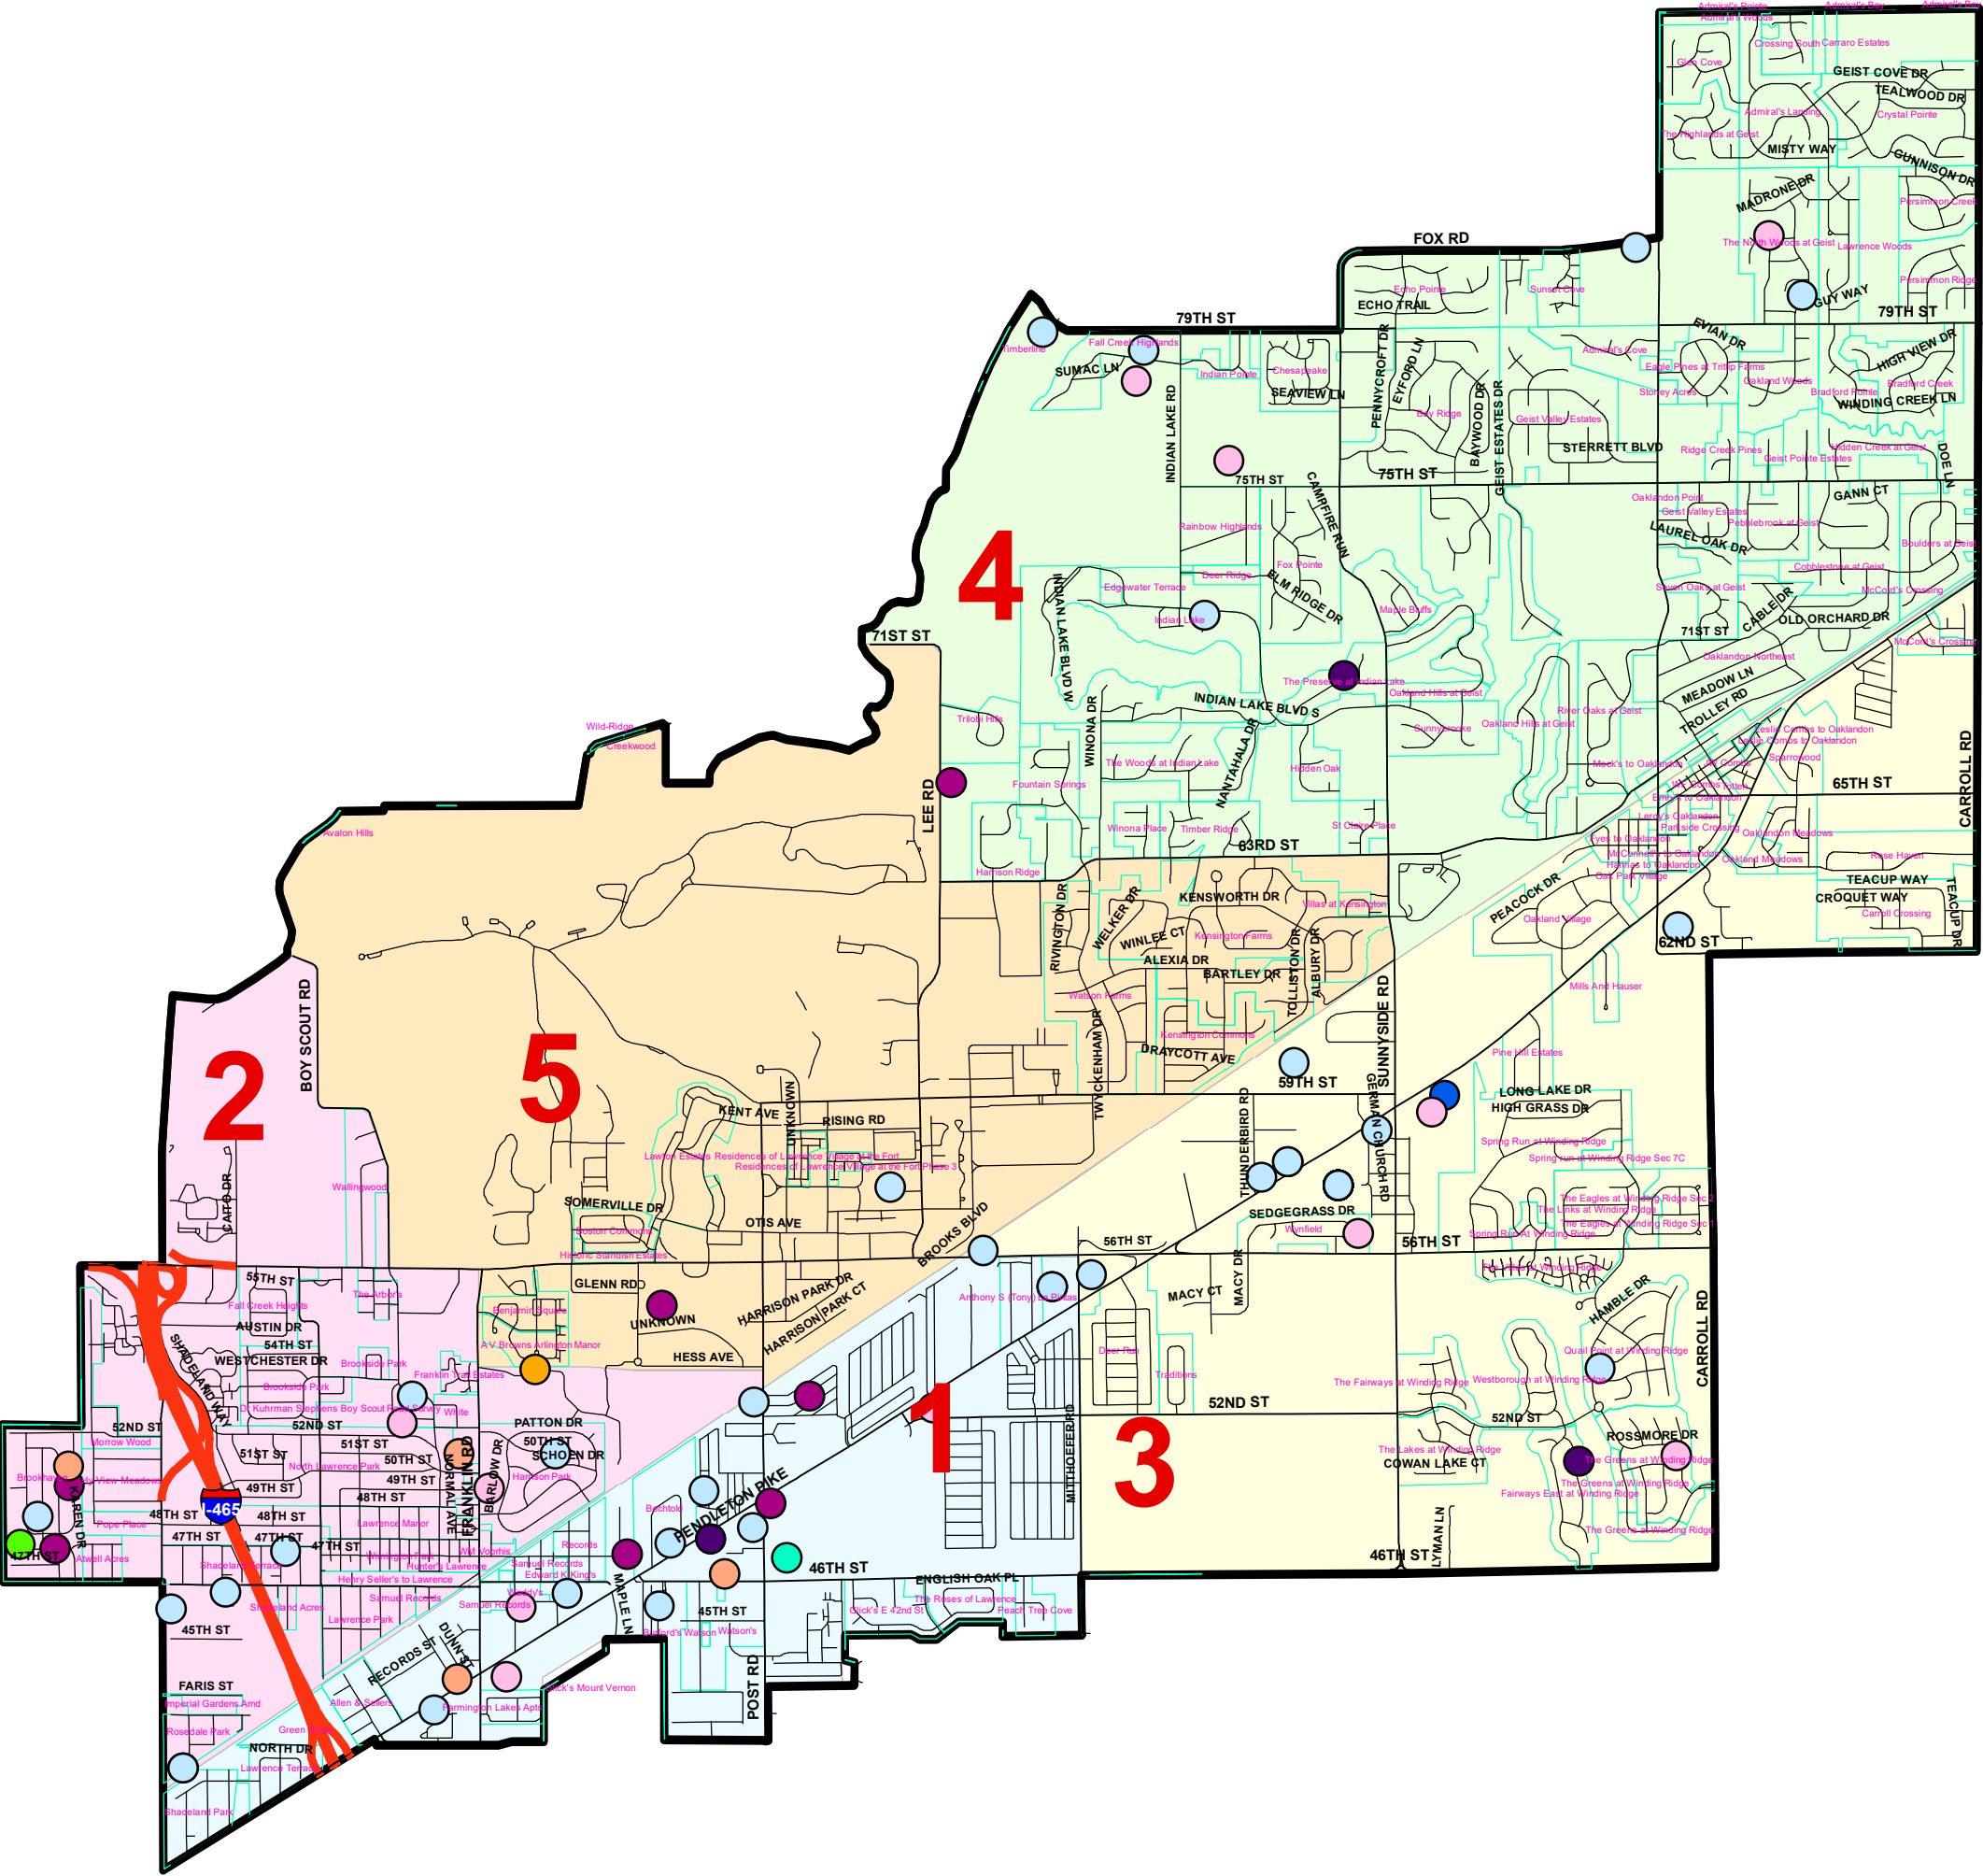

City of Lawrence

Crime Watch Map July 2021

Legend

Incidents_July_21

<all other values>

INCIDENT_TYPE

- BURGLARY
- ATTEMPTED BURGLARY
- BURGLARY BUSINESS
- BURGLARY IN PROGRESS
- RESIDENTIAL BURGLARY
- THEFT IN PROGRESS
- THEFT
- VANDALISM
- VEHICLE RECOVERED
- VEHICLE STOLEN

Centerlines

<all other values>

TFARE

- OTHER
- FREEWAY
- LOCAL STREET
- PRIMARY ARTERIAL
- PRIMARY COLLECTOR
- SECONDARY ARTERIAL
- Common_Subdivisions

City_Border

Police_Beat

<all other values>

Beat_Number

- 1
- 2
- 3
- 4
- 5

August 2021
1 inch = 3,000 feet