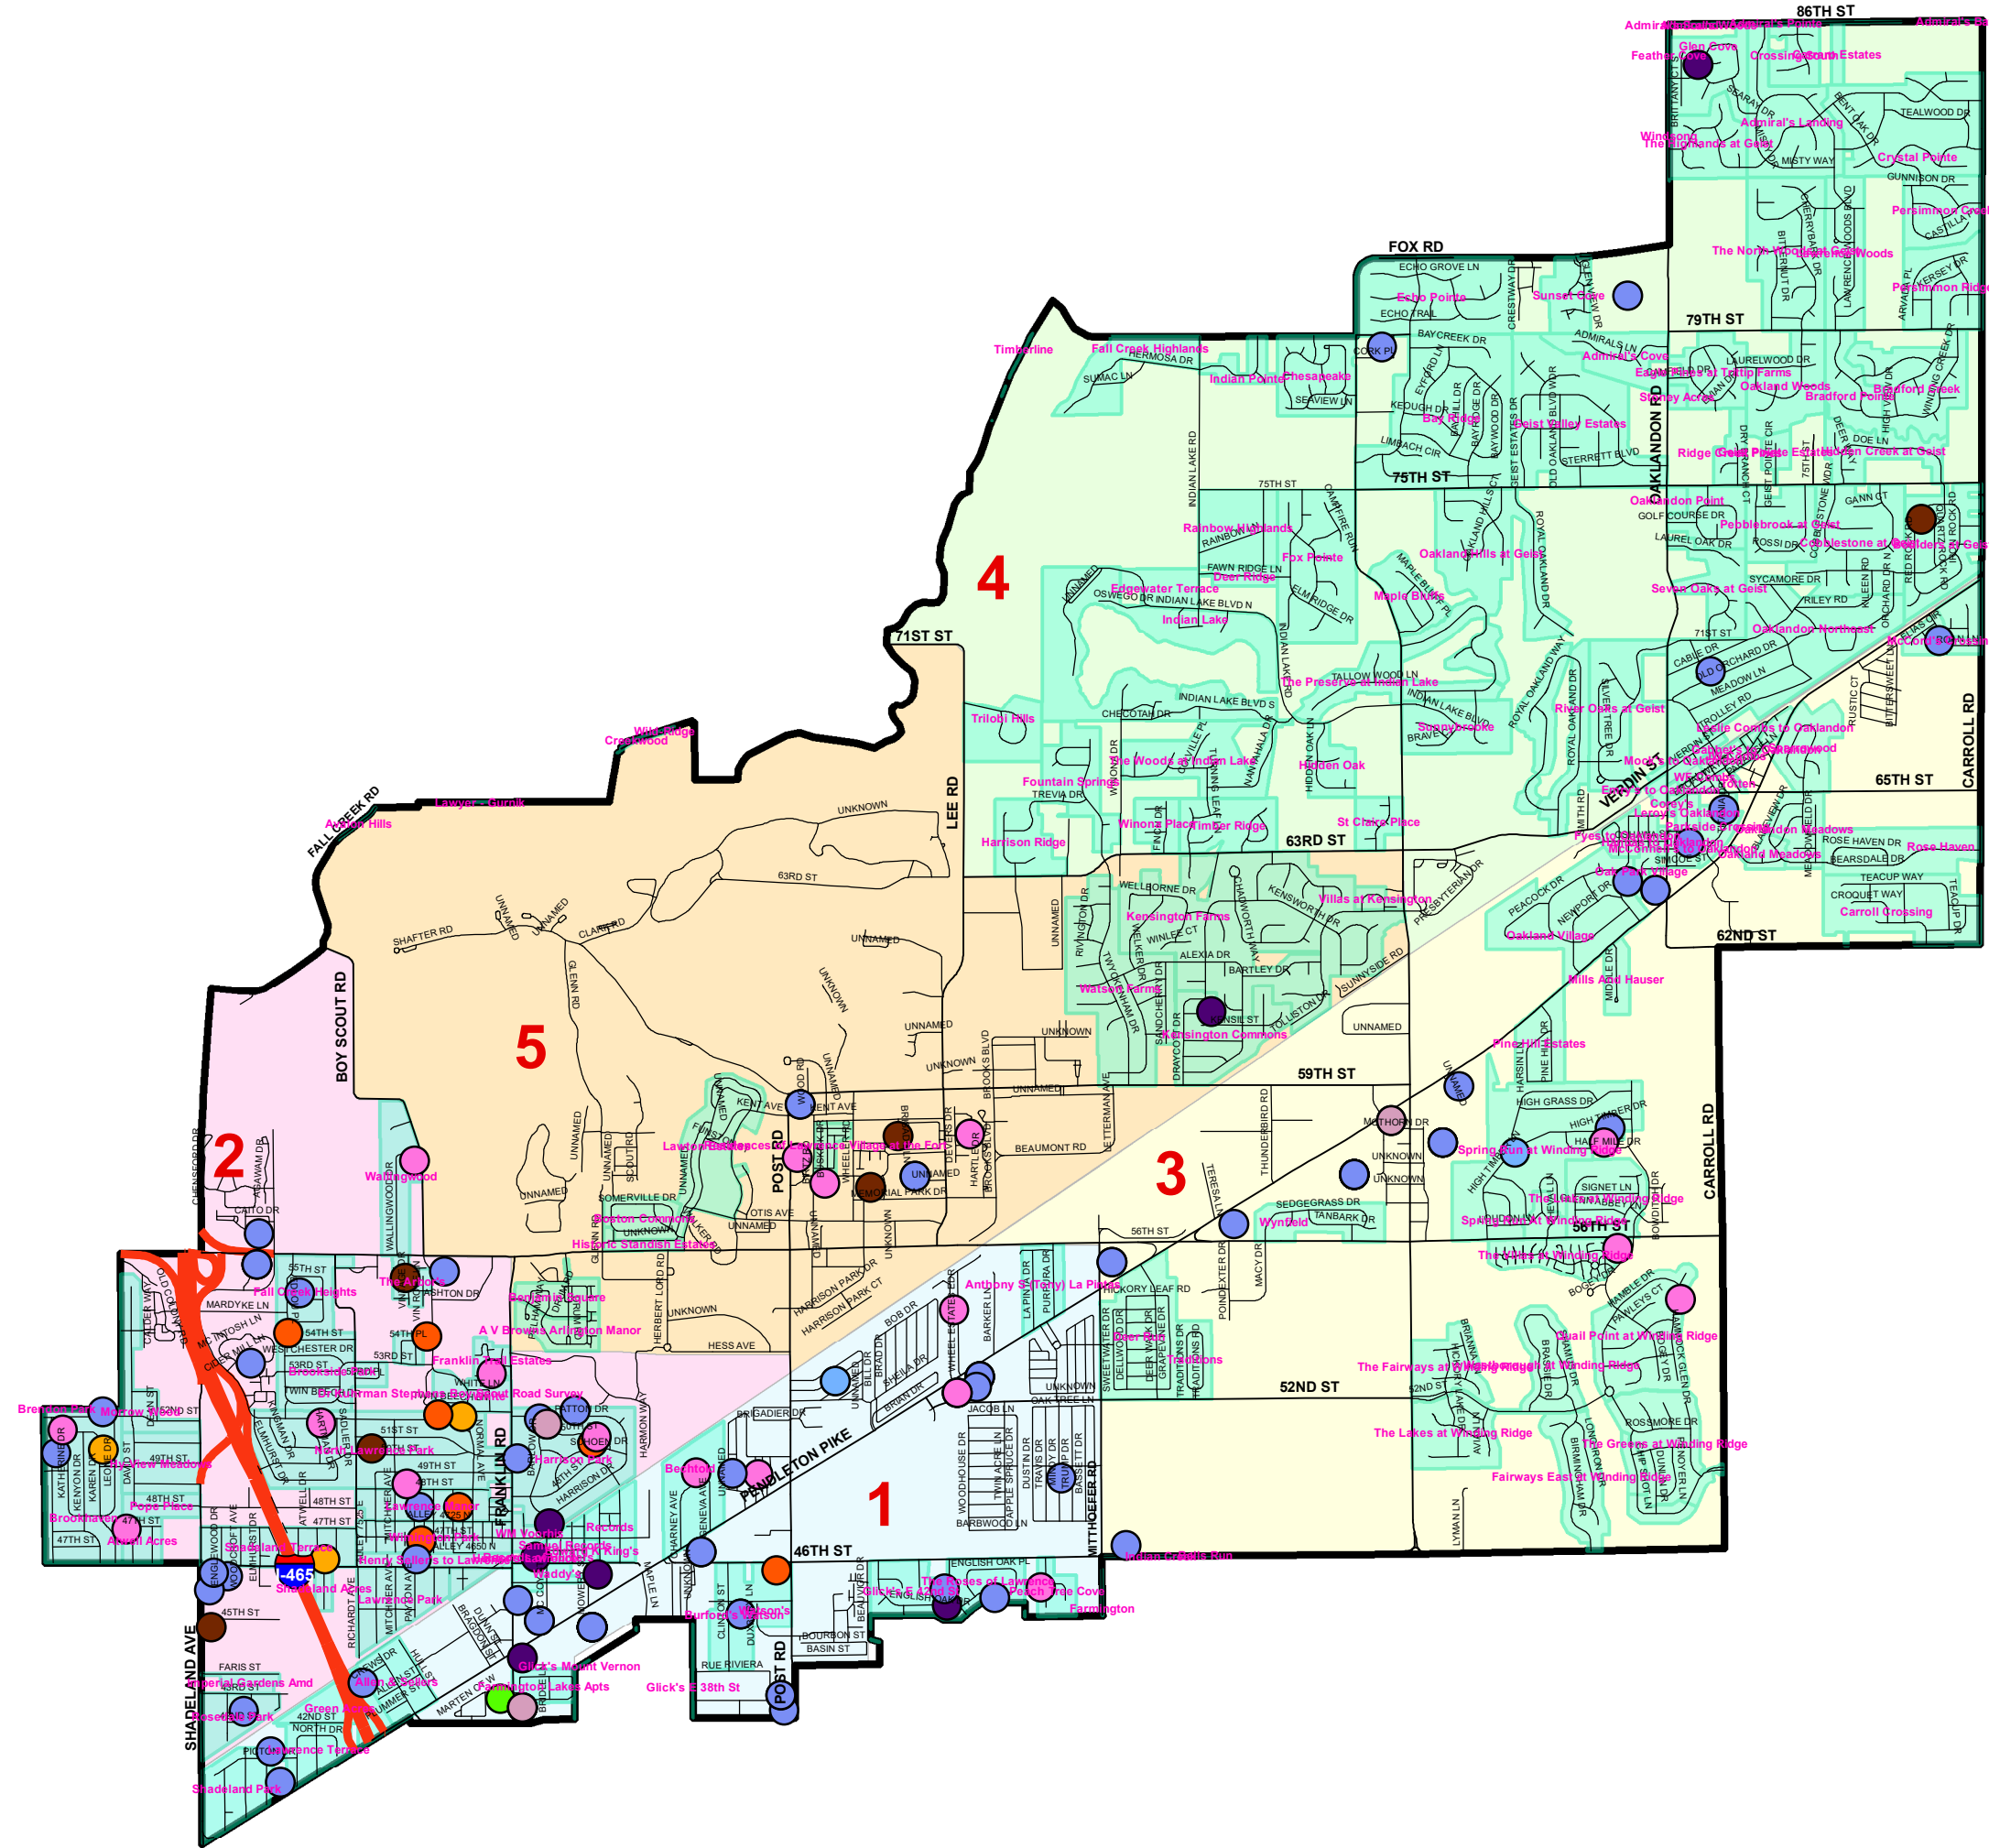

City of Lawrence

Crime Watch Map July 2019

Legend

<all other values>

FINAL CALL TYPE

- BURGLARY
- ATTEMPTED BURGLARY
- BURGLARY IN PROGRESS
- BURGLARY RESIDENTIAL
- ROBBERY BUSINESS
- THEFT IN PROGRESS
- THEFT
- VANDALISM
- VEHICLE RECOVERED
- VEHICLE STOLEN

Centerlines

<all other values>

TFARE

- OTHER
- FREEWAY
- LOCAL STREET
- PRIMARY ARTERIAL
- PRIMARY COLLECTOR
- SECONDARY ARTERIAL
- Common_Subdivisions

City_Border

<all other values>

Police_Beat

<all other values>

Beat_Number

- 1
- 2
- 3
- 4
- 5

July 2019

1 inch = 3,000 feet