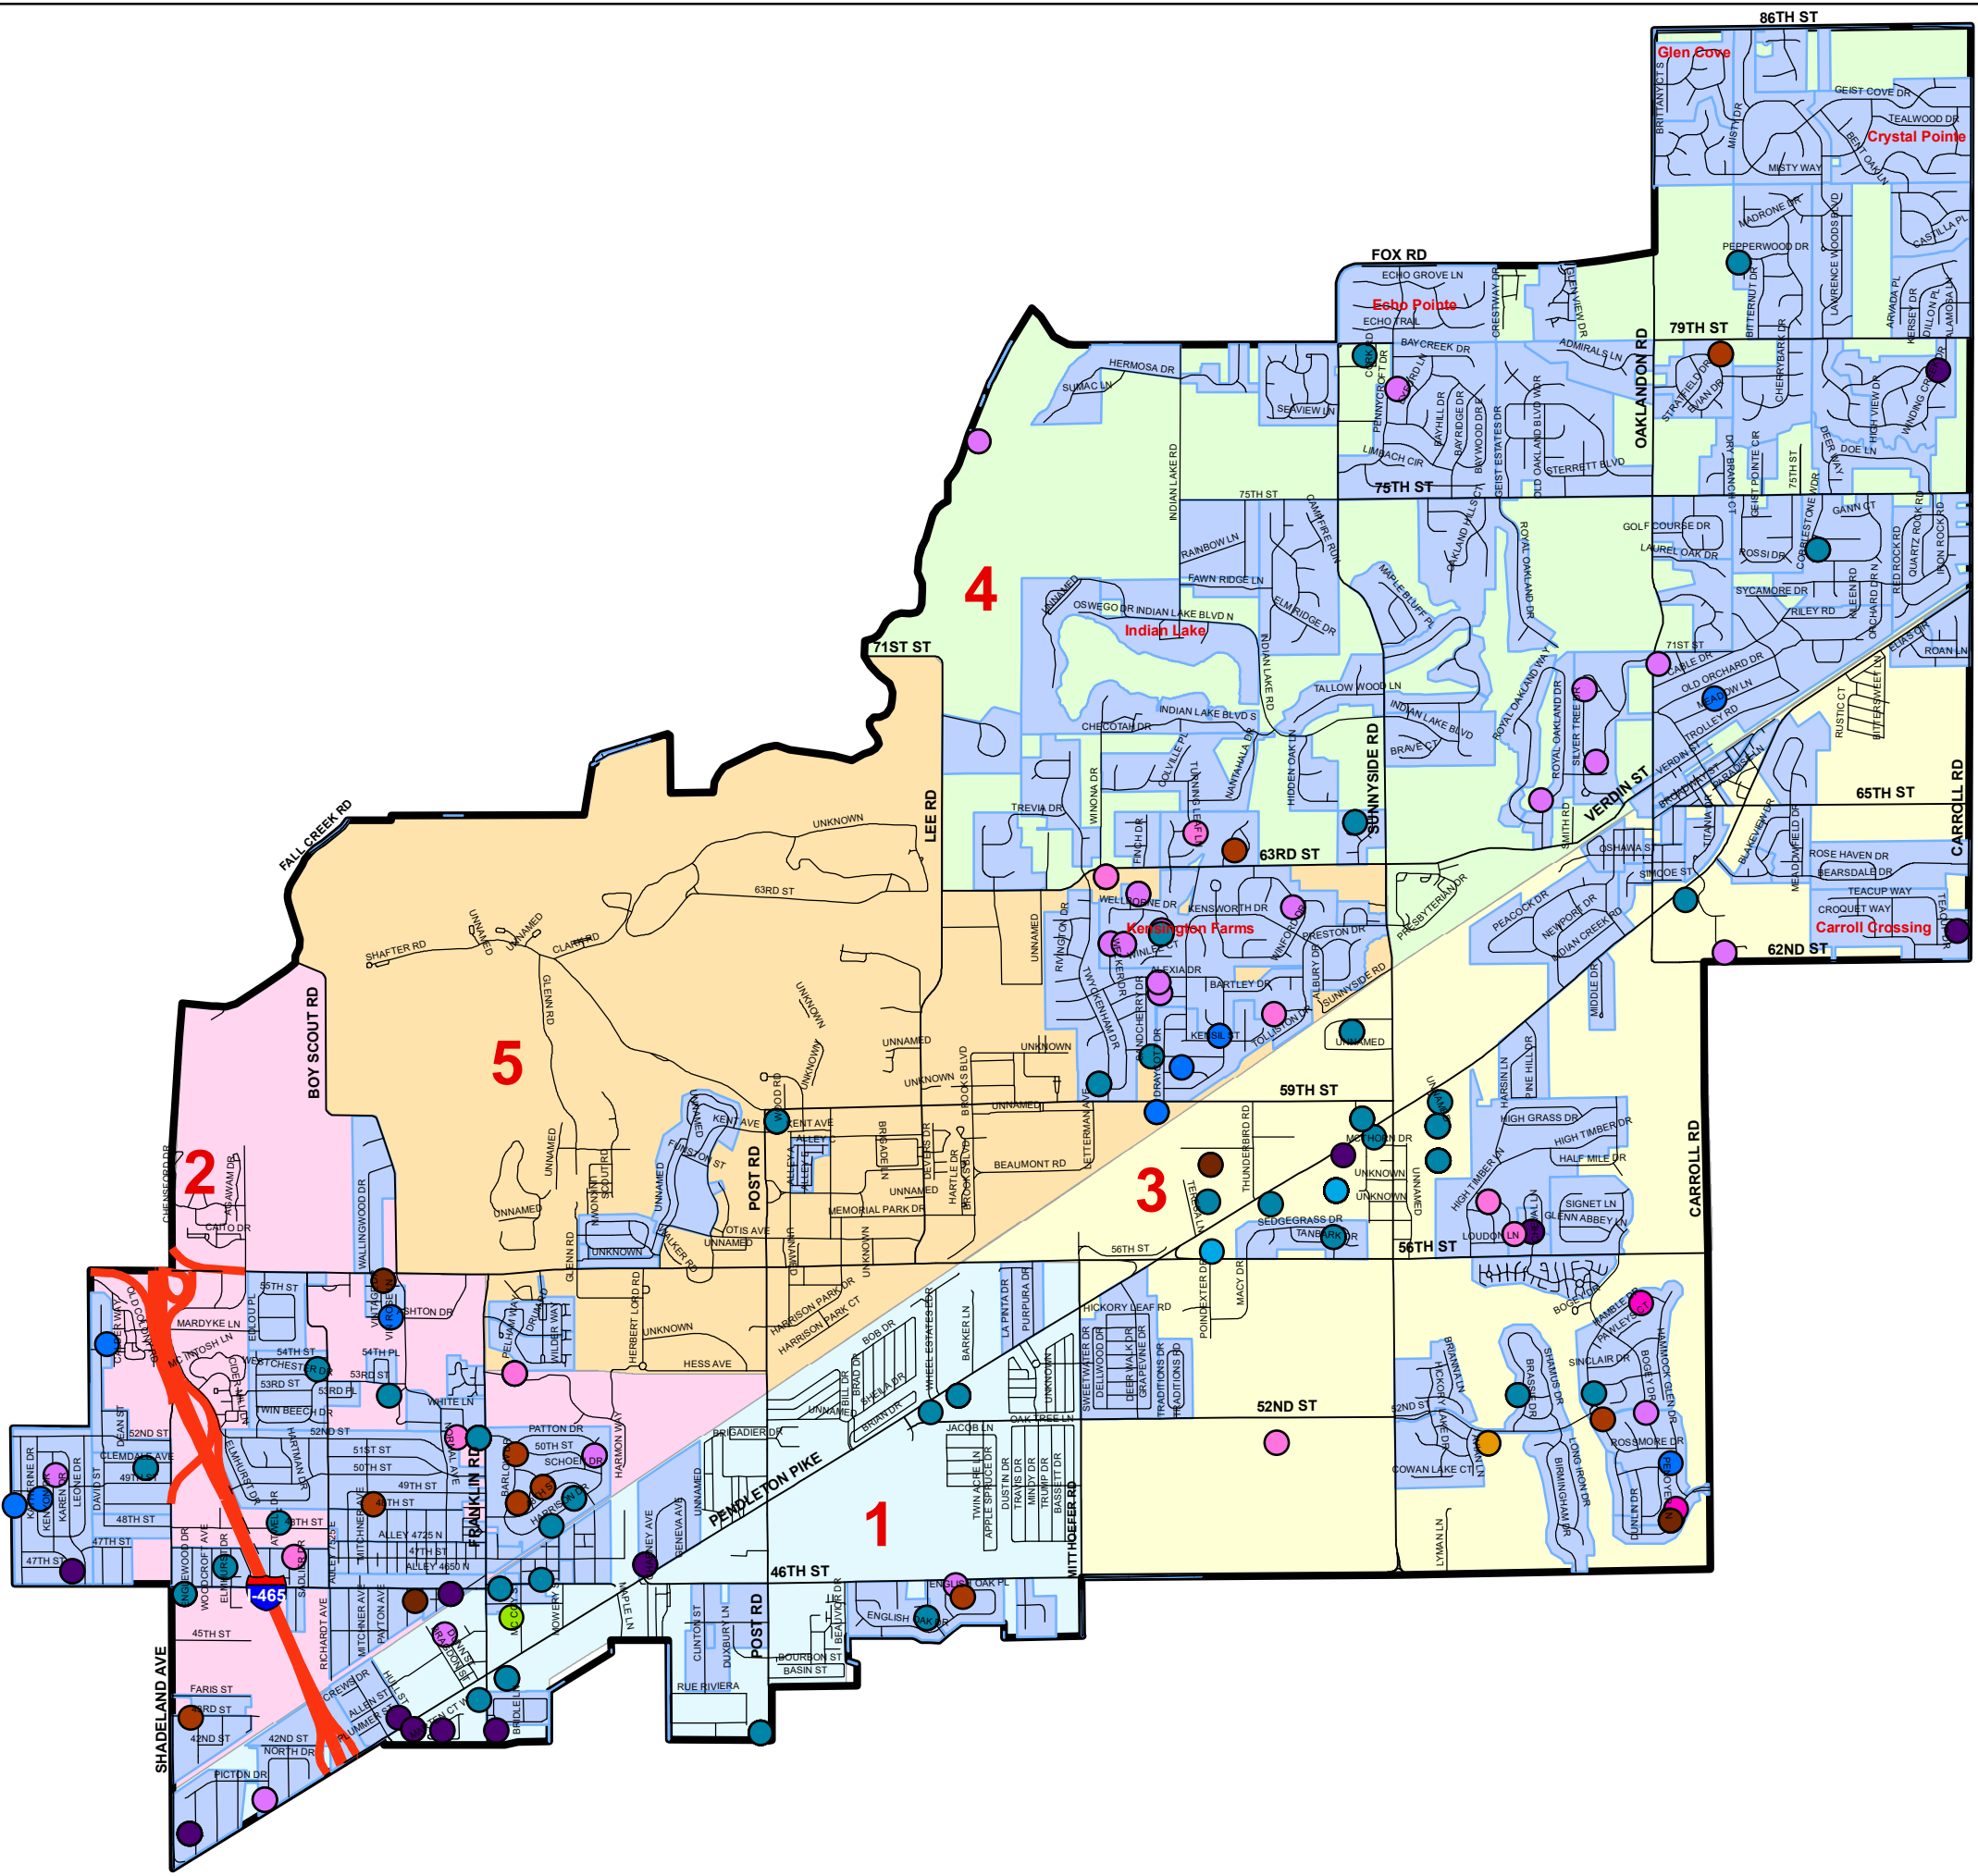

Crime Watch Map Incidents 718_8518

Legend

<all other values>

FINAL CALL TYPE

- ATTEMPTED BURGLARY
- BURGLARY
- BURGLARY IN PROGRESS
- PROPERTY DAMAGE
- RESIDENTIAL
- ROBBERY
- ROBBERY IN PROGRESS
- ROBBERY BUSINESS
- THEFT IN PROGRESS
- THEFT
- VANDALISM
- VEHICLE LARCENY
- VEHICLE RECOVERED
- VEHICLE STOLEN

Centerlines

<all other values>

TFARE

- OTHER
- FREEWAY
- LOCAL STREET
- PRIMARY ARTERIAL
- PRIMARY COLLECTOR
- SECONDARY ARTERIAL

Common Subdivisions

City_Border

Police_Beat

<all other values>

Beat_Number

- 1
- 2
- 3
- 4
- 5