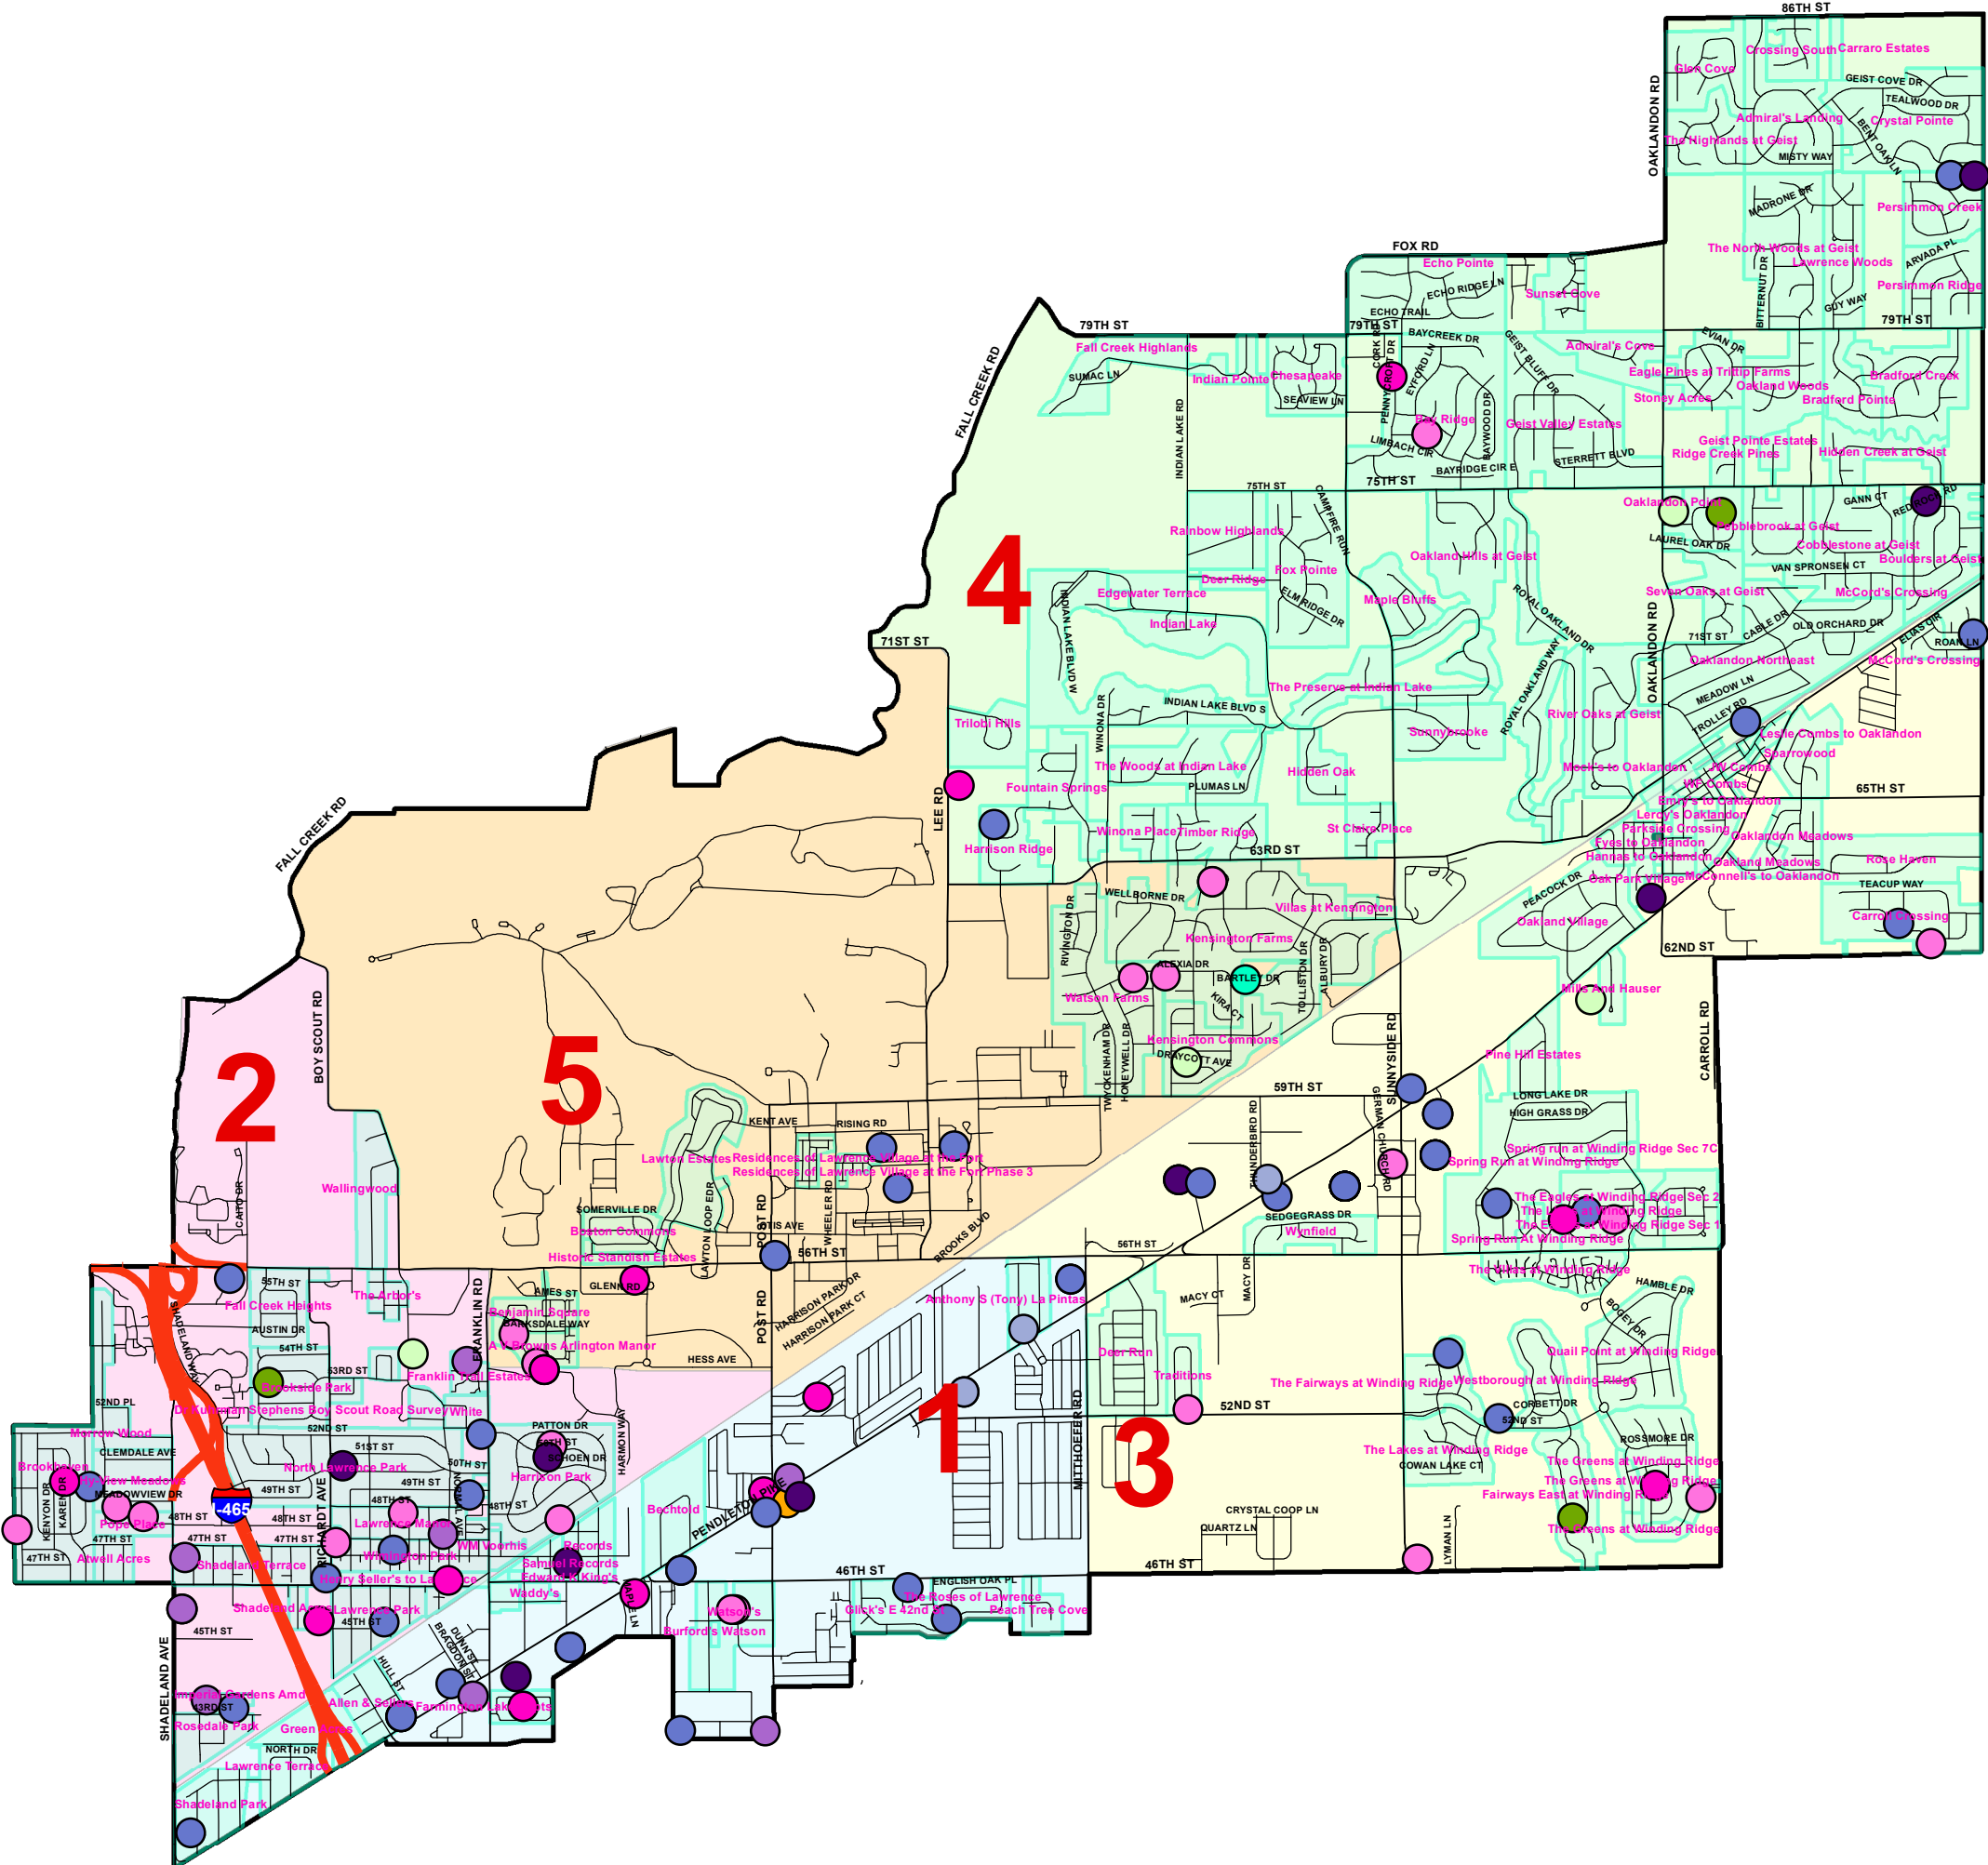

City of Lawrence

Crime Watch Map May 2024

Legend

- <all other values>
- INCIDENT_TYPE**
- BURGLARY
- ATTEMPTED BURGLARY
- BURGLARY IN PROGRESS
- BURGLARY RESIDENTIAL
- BURGLARY RESIDENTIAL
- THEFT IN PROGRESS
- THEFT
- VANDALISM
- VEHICLE ABANDONED
- VEHICLE STOLEN
- VEHICLE RECOVERED
- VEHICLE STOLEN

- Centerlines**
- <all other values>
- OTHER
- FREEWAY
- LOCAL STREET
- PRIMARY ARTERIAL
- PRIMARY COLLECTOR
- SECONDARY ARTERIAL
- City_Border_Merge

- Police_Beat**
- <all other values>
- Beat_Number**
- 1
- 2
- 3
- 4
- 5