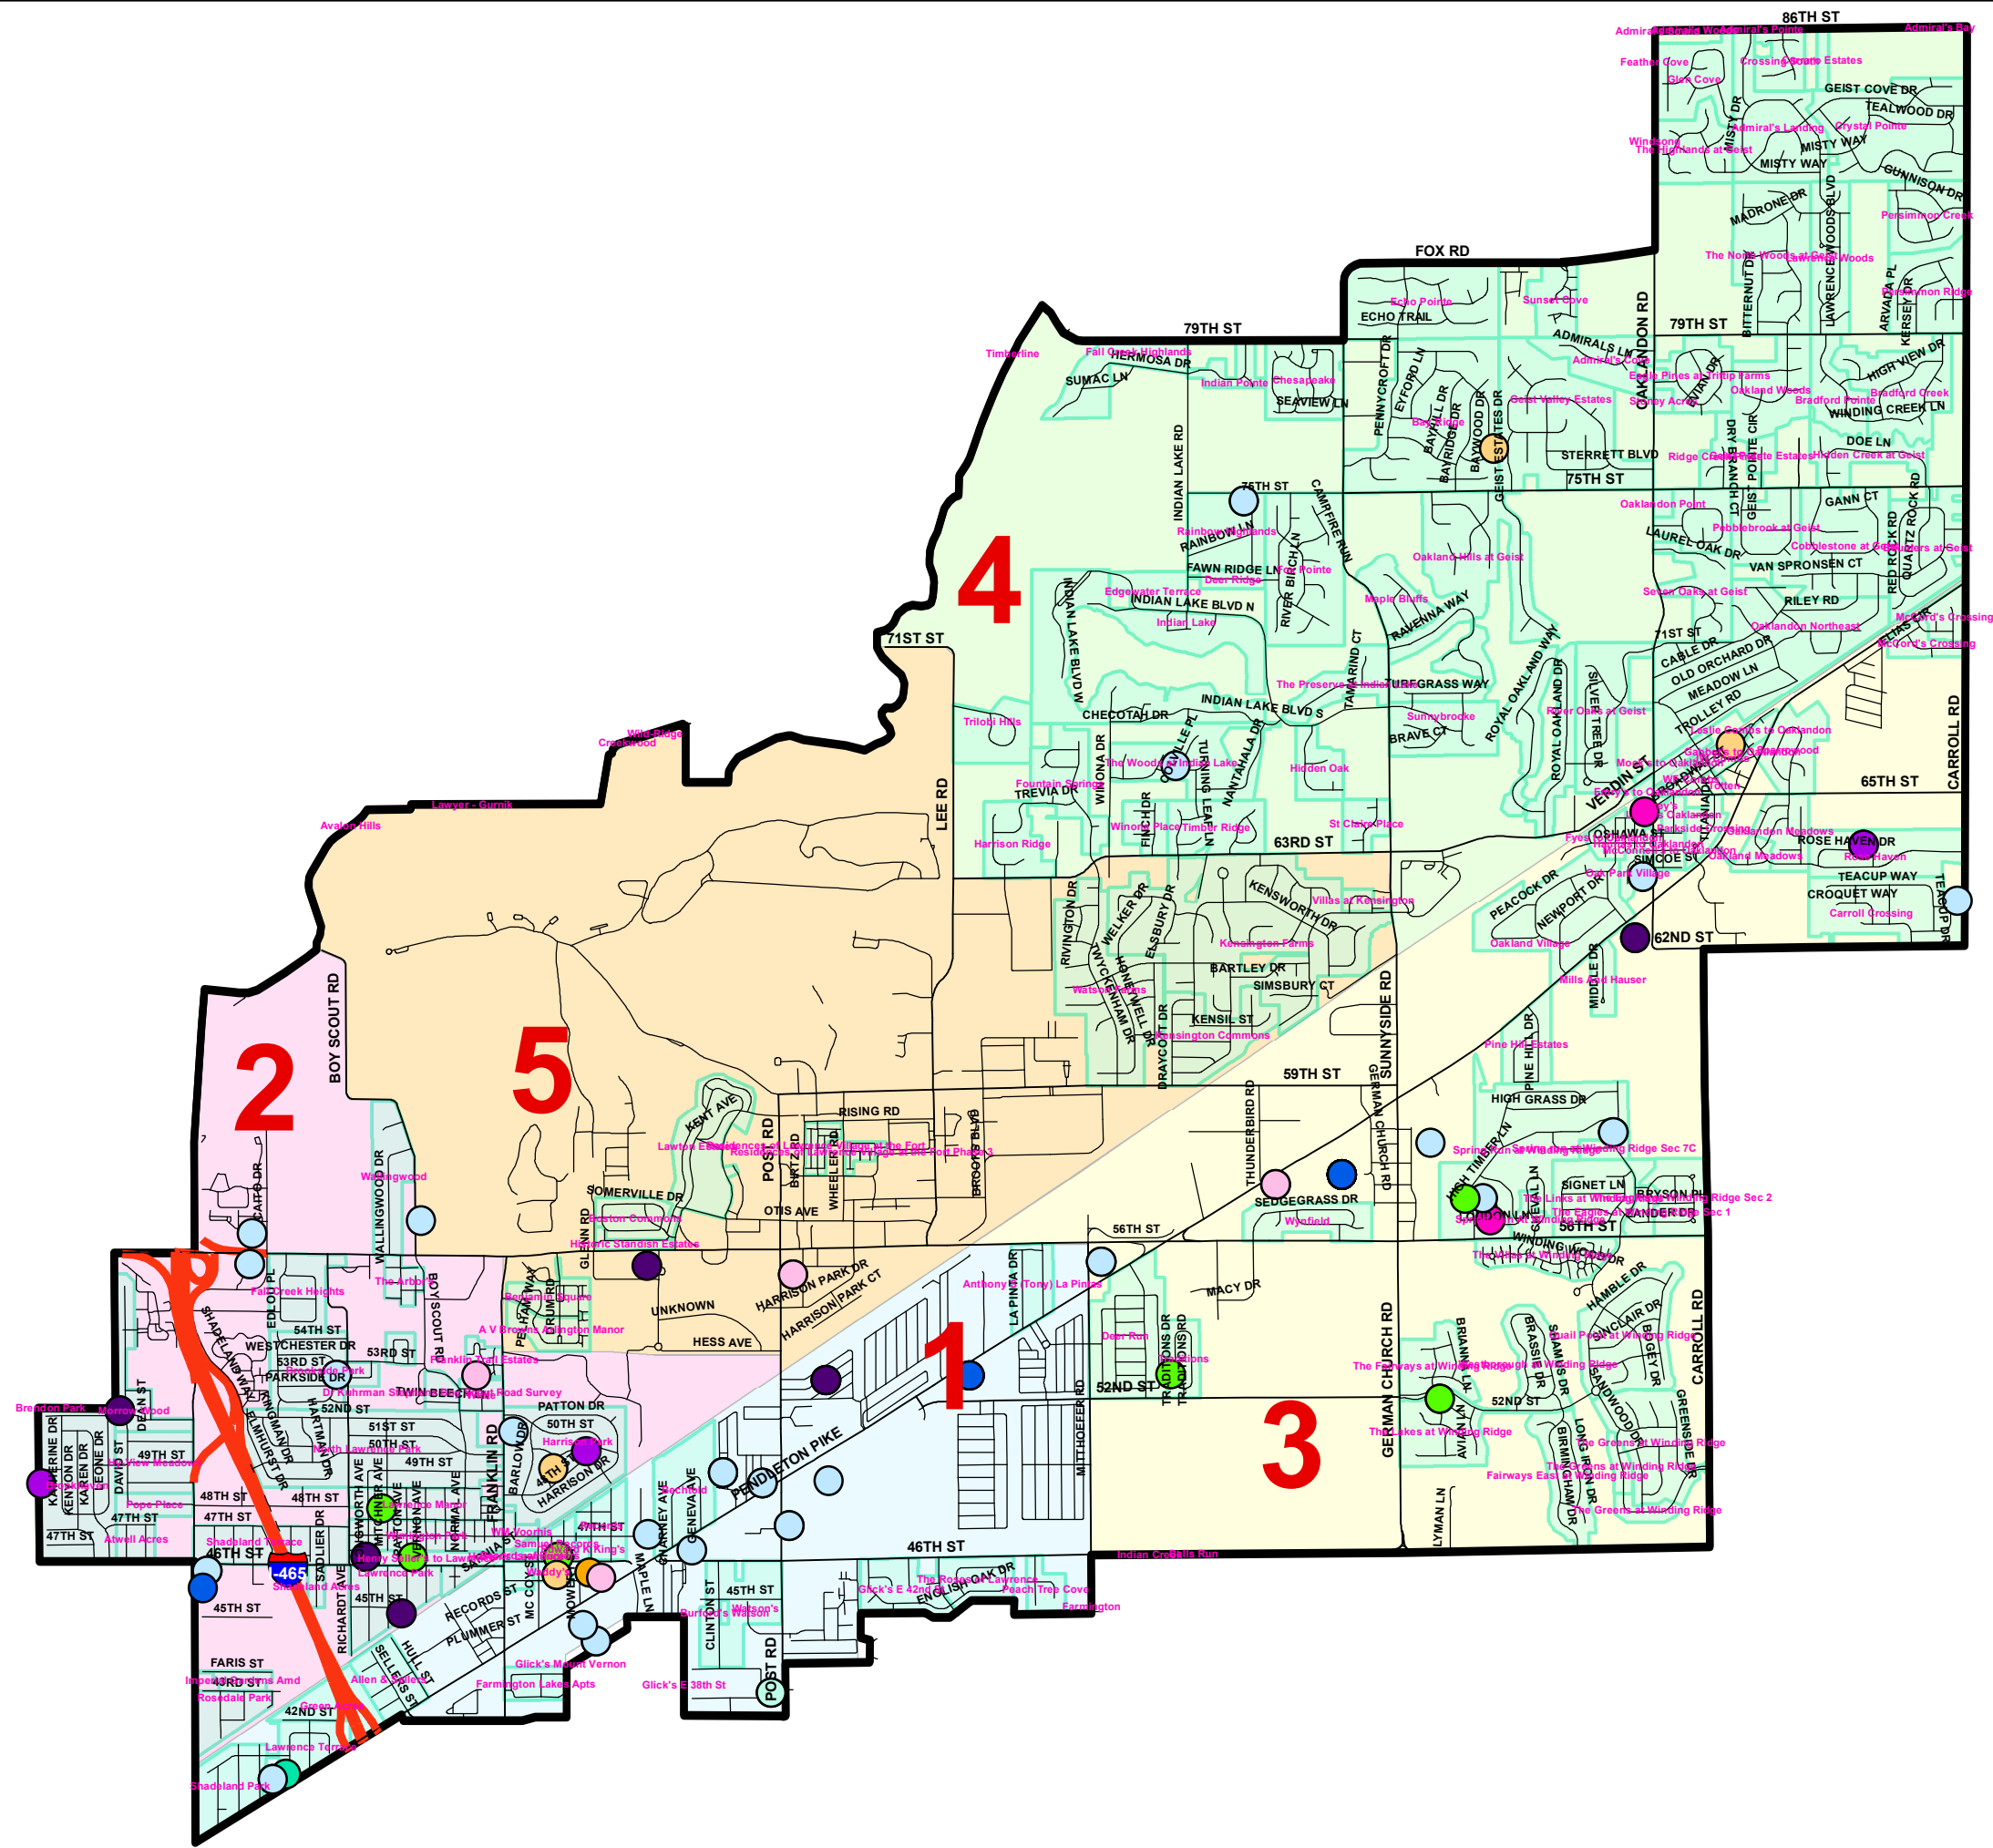

City of Lawrence

Crime Watch Map June 2021

- Legend**
- June_Incidents_2021**
<all other values>
- INCIDENT_TYPE**
- BURGLARY
 - ATTEMPTED BURGLARY
 - BURGLARY IN PROGRESS
 - RESIDENTIAL BURGLARY
 - ATTEMPTED ROBBERY
 - ROBBERY BUSINESS
 - THEFT IN PROGRESS
 - THEFT
 - VANDALISM
 - VEHICLE RECOVERED
 - VEHICLE STOLEN
- Centerlines**
<all other values>
- TFARE**
- OTHER
 - FREEWAY
 - LOCAL STREET
 - PRIMARY ARTERIAL
 - PRIMARY COLLECTOR
 - SECONDARY ARTERIAL
- Police_Beat**
<all other values>
- Beat_Number**
- 1
 - 2
 - 3
 - 4
 - 5

July 2021
1 inch = 3,000 feet