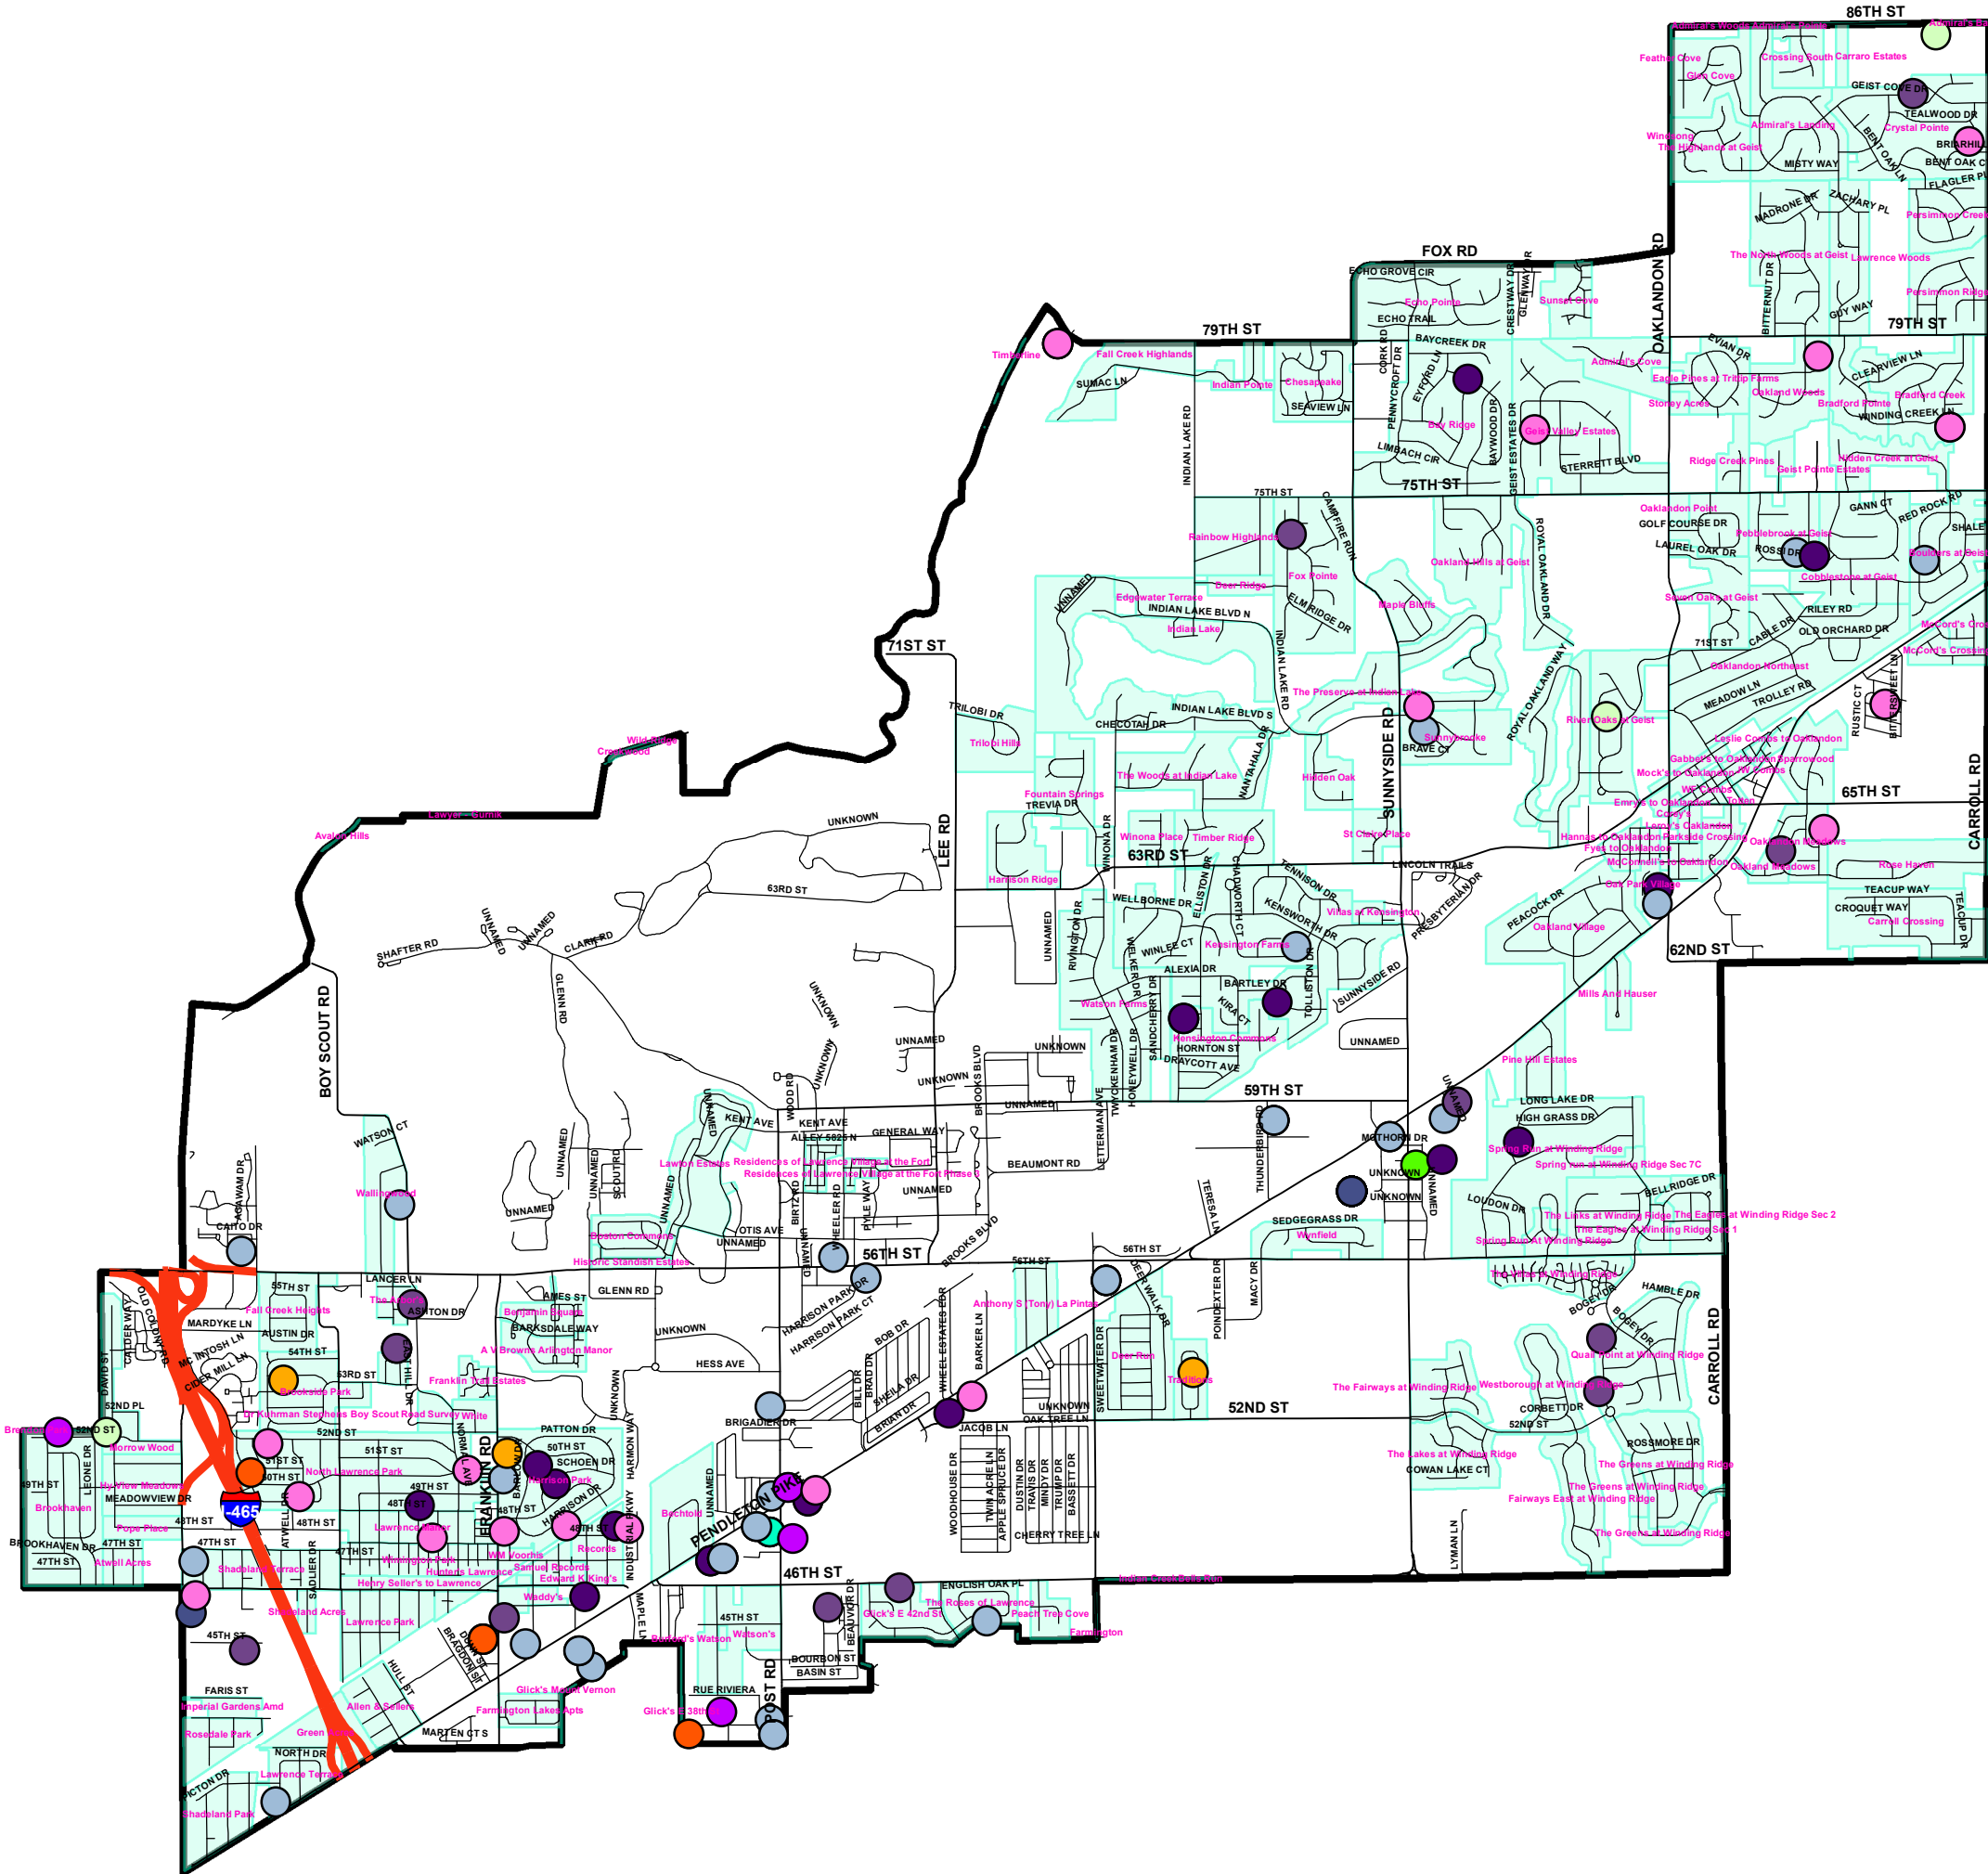

City of Lawrence

Crime Watch Map March 2022

Legend

<all other values>

INCIDENT TYPE

- BURGLARY
- ATTEMPTED BURGLARY
- BURGLARY BUSINESS
- BURGLARY IN PROGRESS
- BURGLARY BUSINESS
- RESIDENTIAL BURGLARY
- RESIDENTIAL BURGLARY
- ROBBERY IN PROGRESS
- THEFT IN PROGRESS
- THEFT
- VANDALISM
- VEHICLE ABANDONED
- VEHICLE RECOVERED
- VEHICLE STOLEN

Centerlines

<all other values>

TFARE

- OTHER
- FREEWAY
- LOCAL STREET
- PRIMARY ARTERIAL
- PRIMARY COLLECTOR
- SECONDARY ARTERIAL
- Common_Subdivisions
- City_Border_Merge

1 inch = 3,000 feet

April 2022