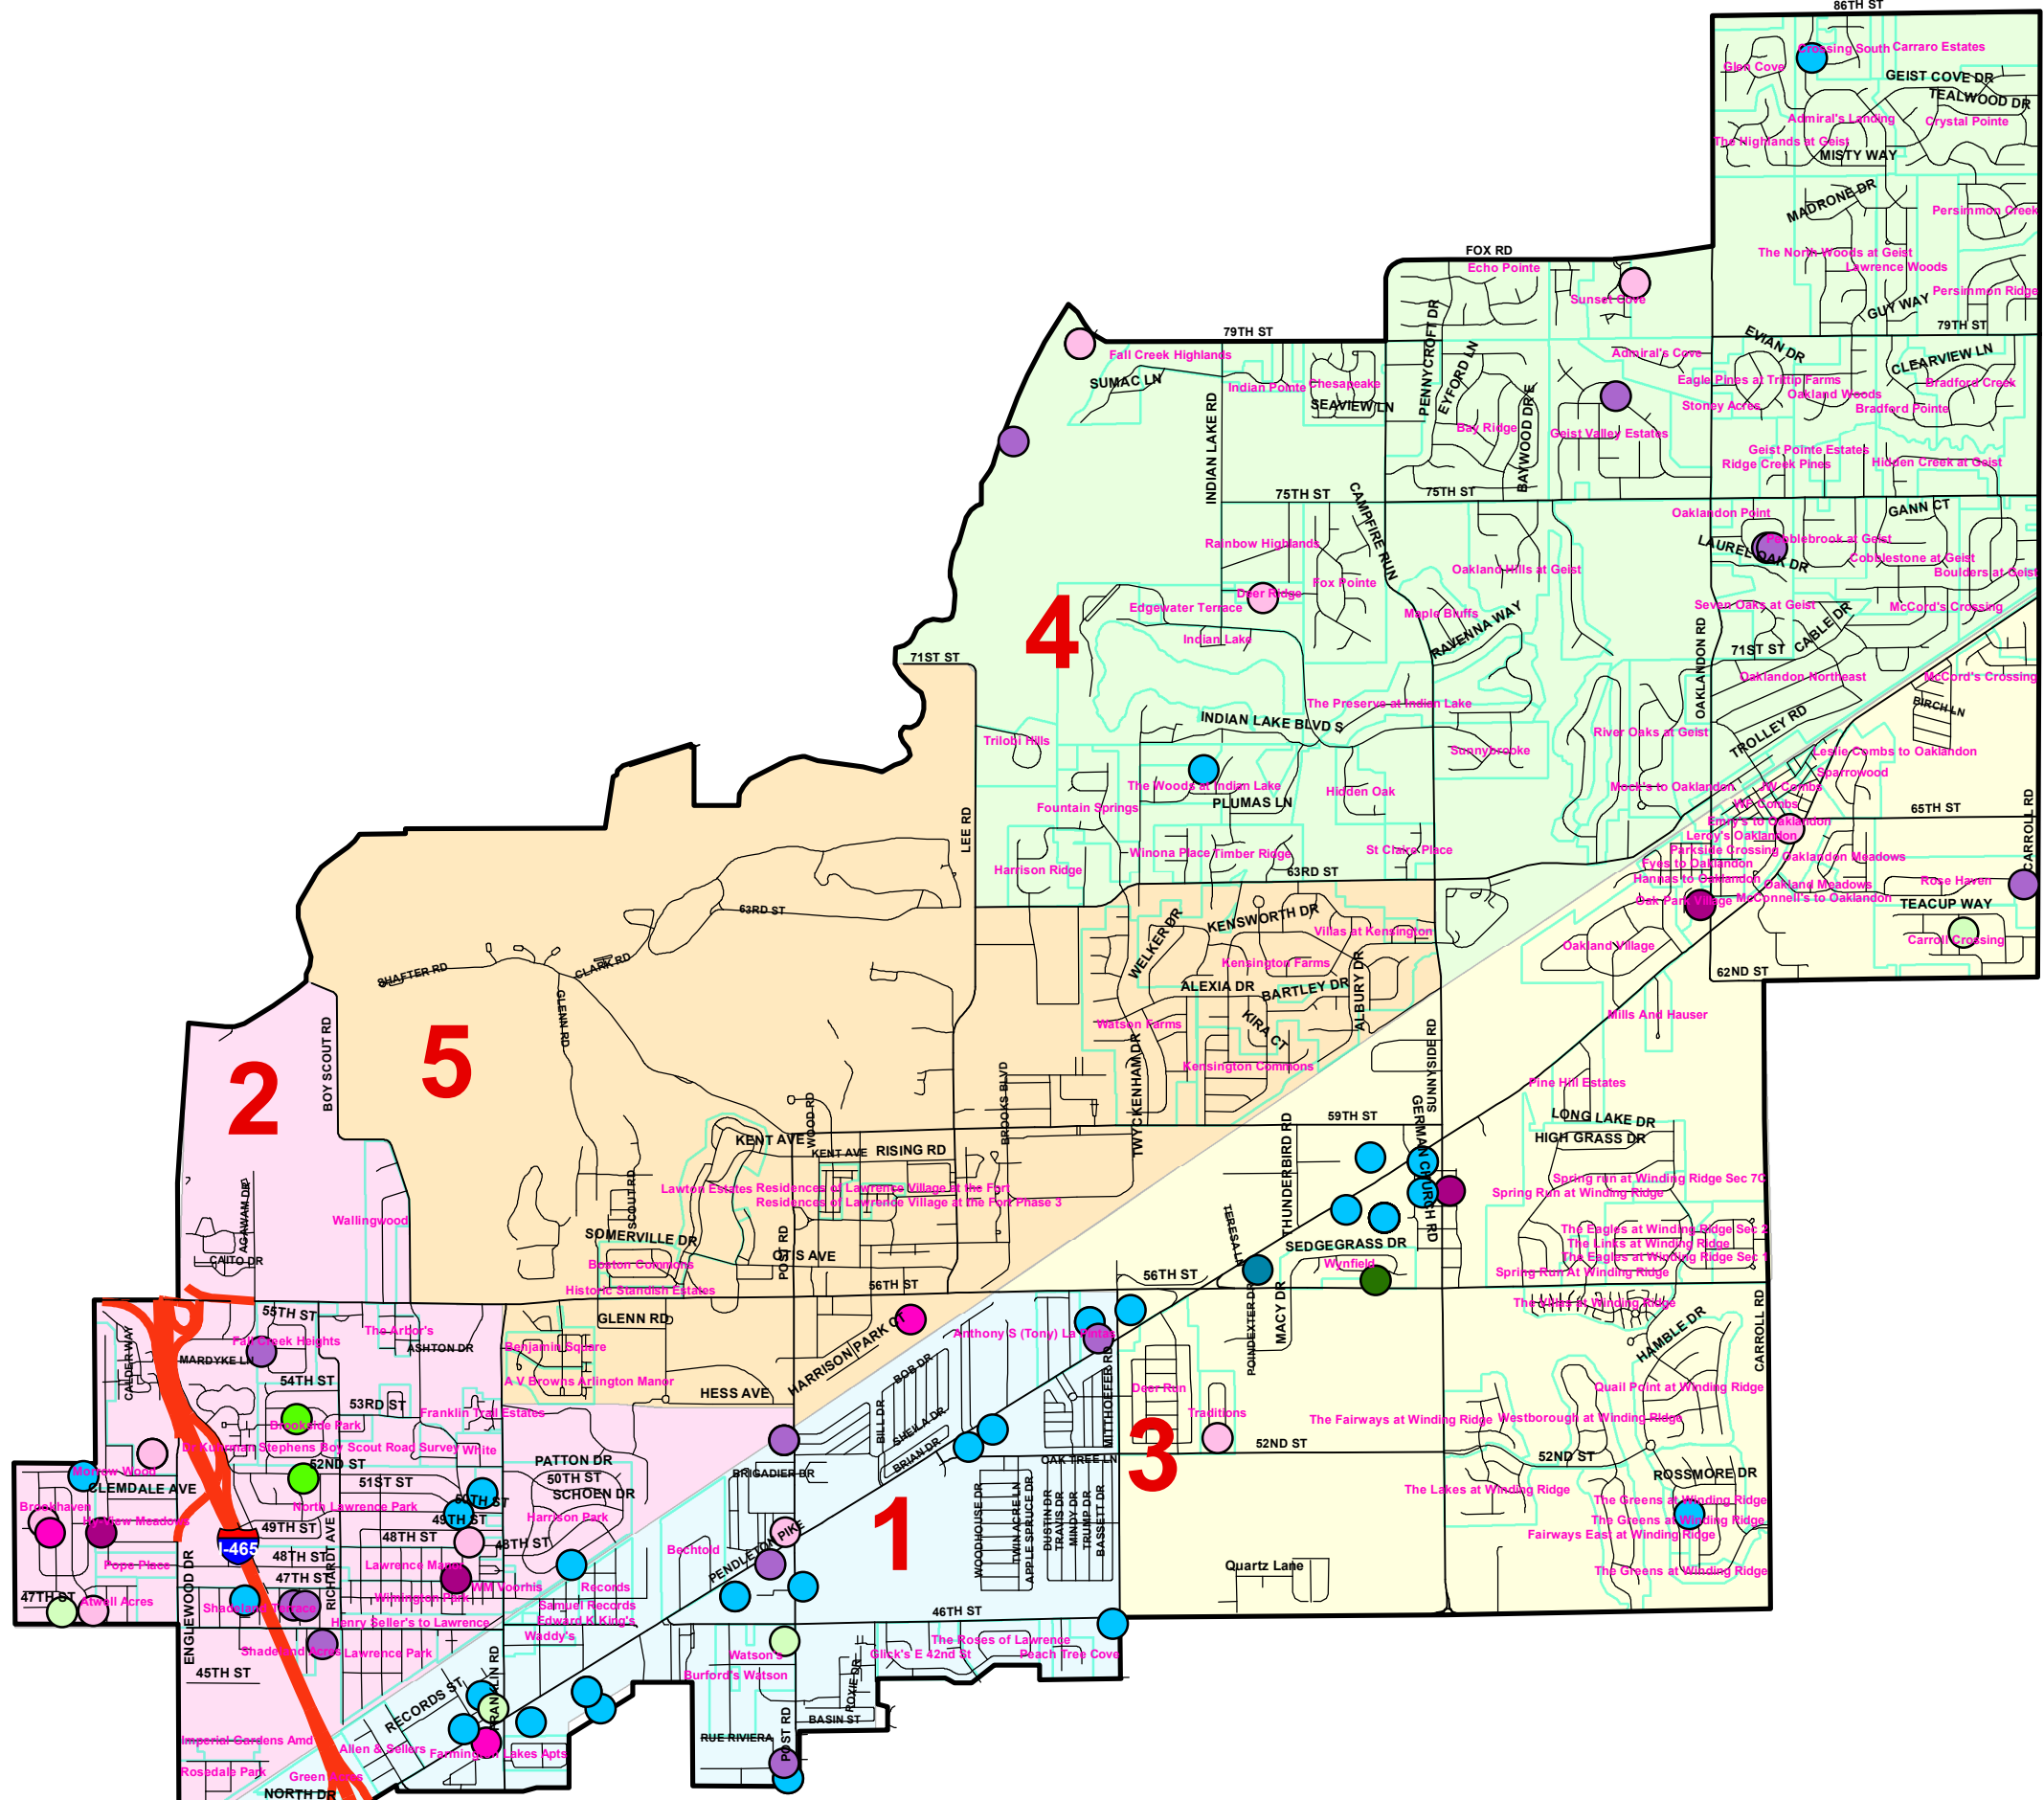

Crime Watch Map November 2022

Legend

<all other values>

INCIDENT TYPE

- BURGLARY
- ATTEMPTED BURGLARY
- BURGLARY IN PROGRESS
- BURGLARY RESIDENTIAL
- ROBBERY IN PROGRESS
- ROBBERY BUSINESS
- THEFT IN PROGRESS
- THEFT
- VANDALISM
- VEHICLE ABANDONED
- VEHICLE RECOVERED
- VEHICLE STOLEN

Centerlines

<all other values>

TFARE

- OTHER
- FREEWAY
- LOCAL STREET
- PRIMARY ARTERIAL
- PRIMARY COLLECTOR
- SECONDARY ARTERIAL

City_Border

Common_Subdivisions

Police_Beat

<all other values>

Beat_Number

- 1
- 2
- 3
- 4
- 5

1 inch = 3,000 feet