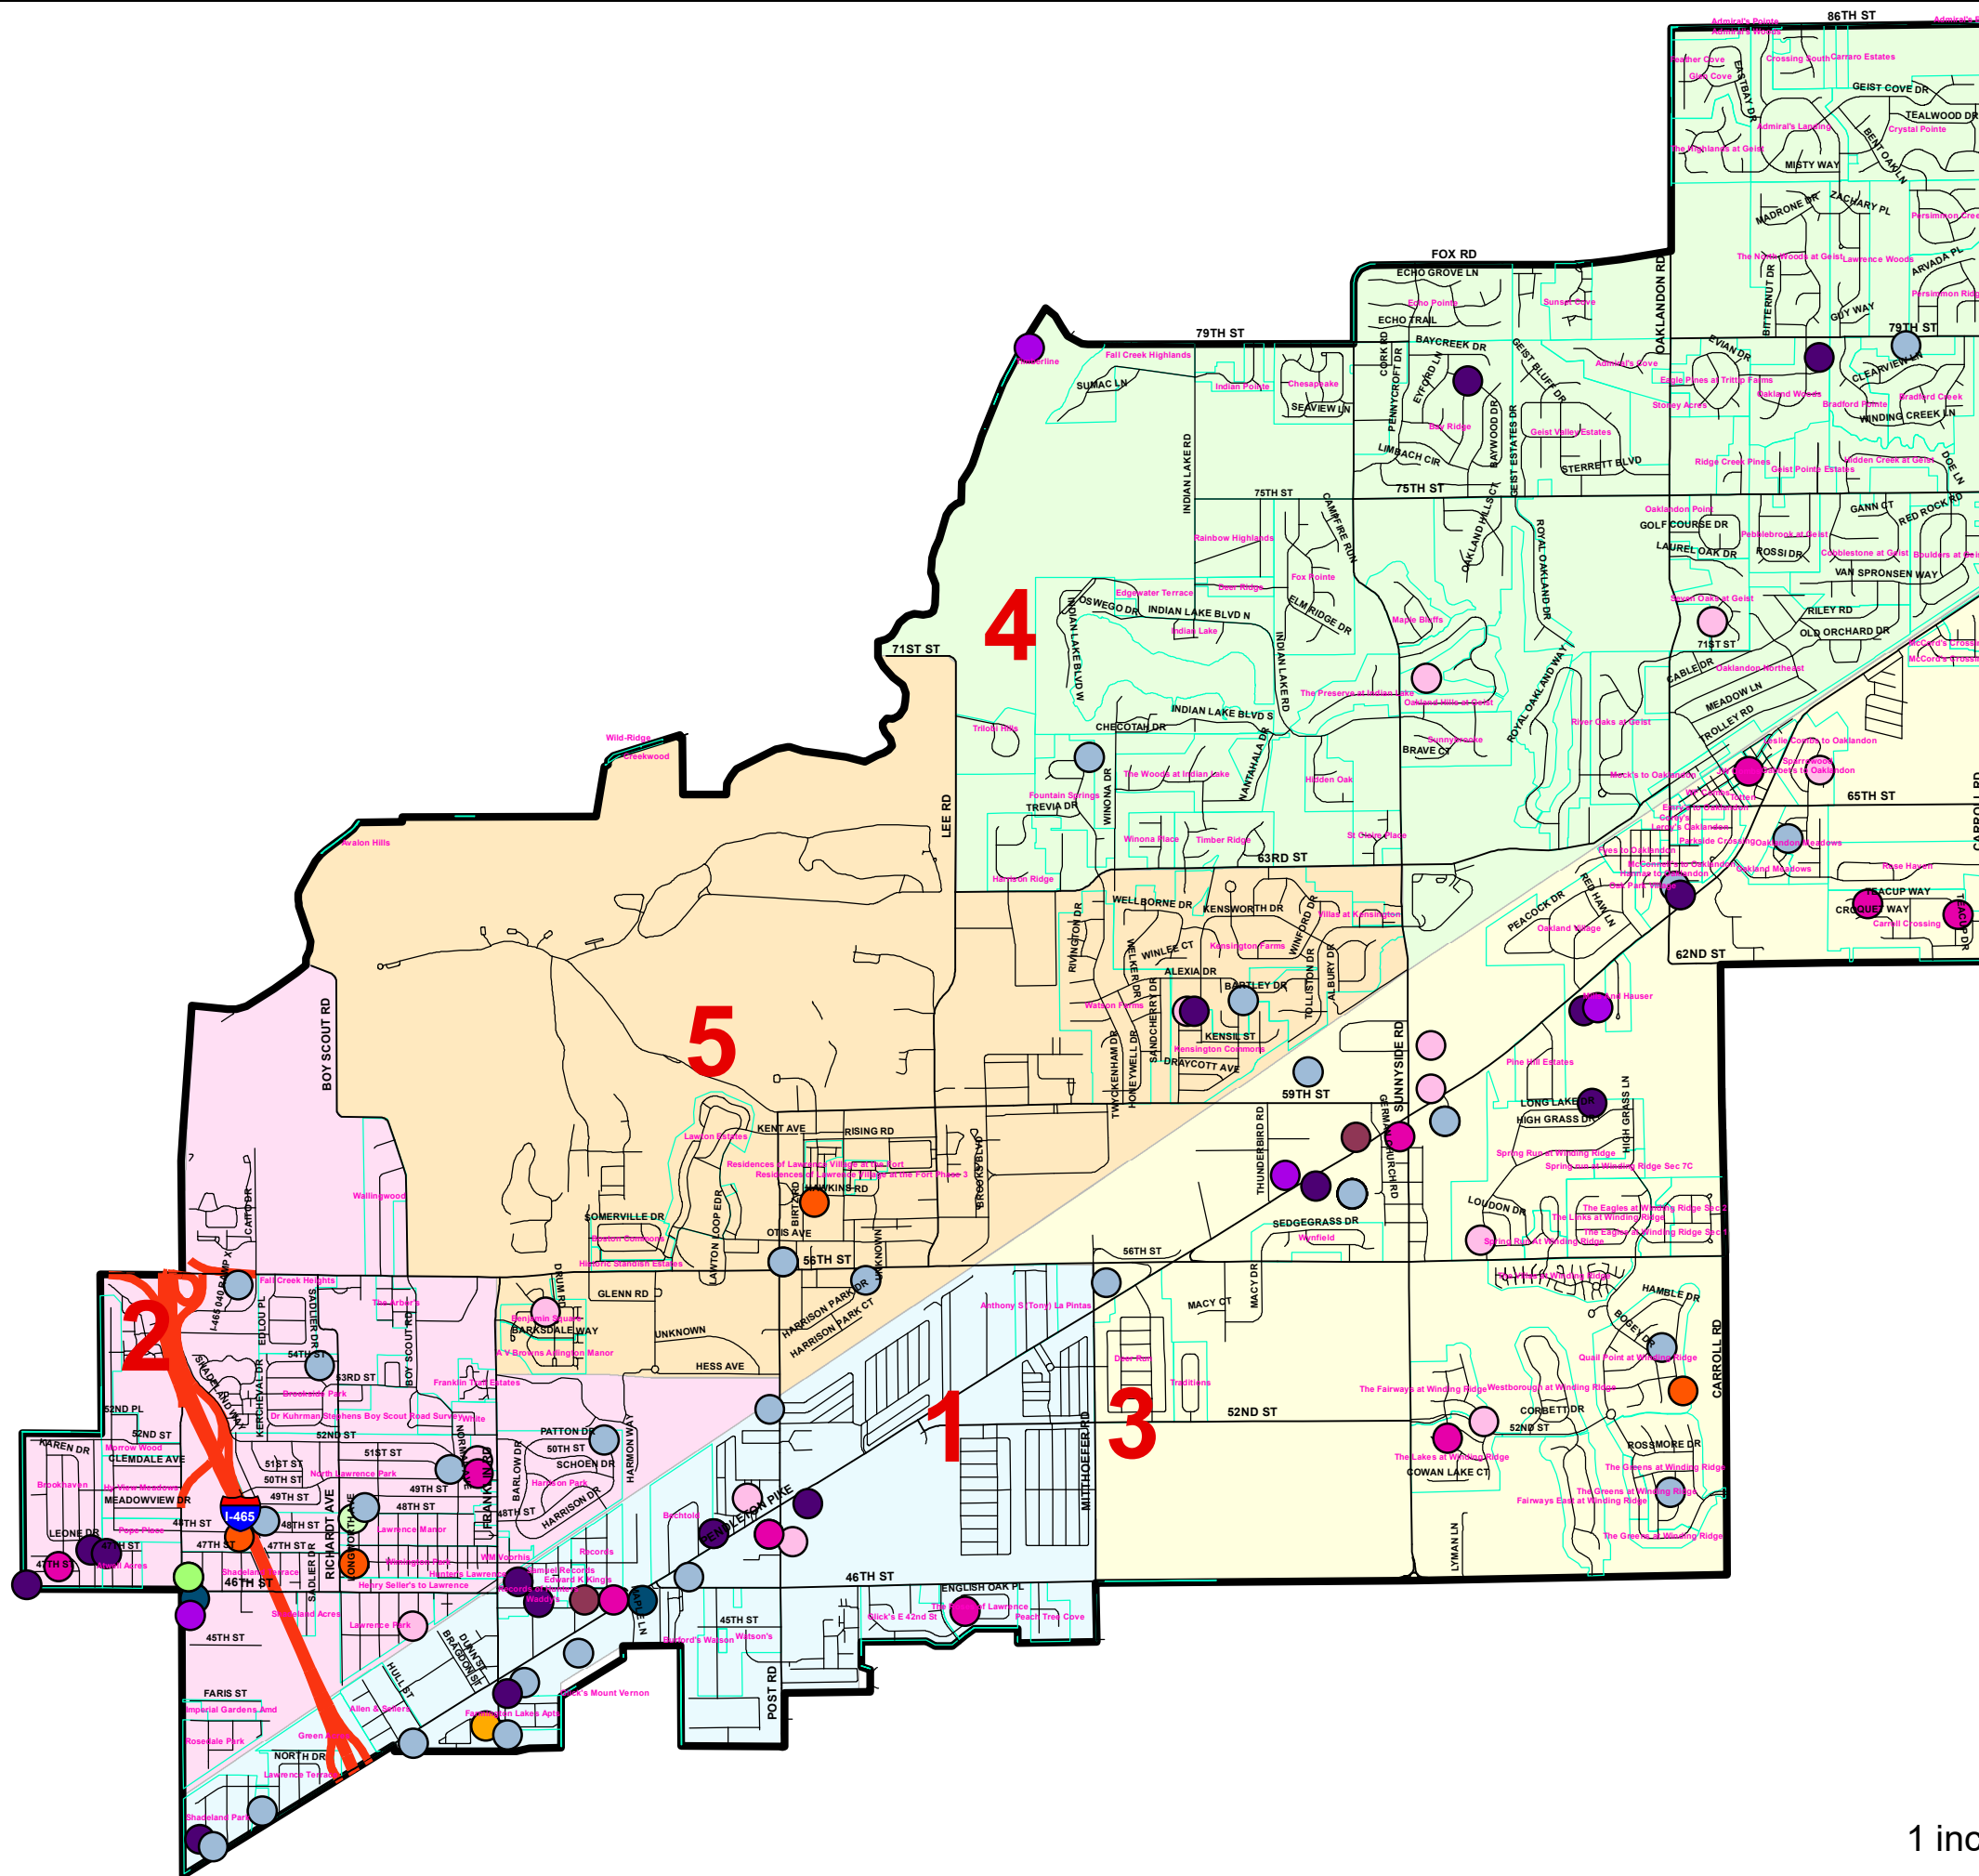

City of Lawrence

Crime Watch Map
January 2022

Legend

<all other values>

1. **INCIDENT_TYPE**
2. BURGLARY
   - ATTEMPTED BURGLARY
   - BURGLARY BUSINESS
   - BURGLARY IN PROGRESS
   - RESIDENTIAL BURGLARY
   - RESIDENTIAL BURGLARY
   - ROBBERY IN PROGRESS
   - THEFT IN PROGRESS
   - THEFT
   - VANDALISM
   - VEHICLE ABANDONED
   - VEHICLE RECOVERED
   - VEHICLE STOLEN

Centerlines

<all other values>

TFARE

- OTHER
- FREEWAY
- LOCAL STREET
- PRIMARY ARTERIAL
- PRIMARY COLLECTOR
- SECONDARY ARTERIAL
- Common_Subdivisions
- City_Border_Merge

Police_Beat

<all other values>

Beat_Number

- 1
- 2
- 3
- 4
- 5

1 inch = 3,000 feet

February 2022